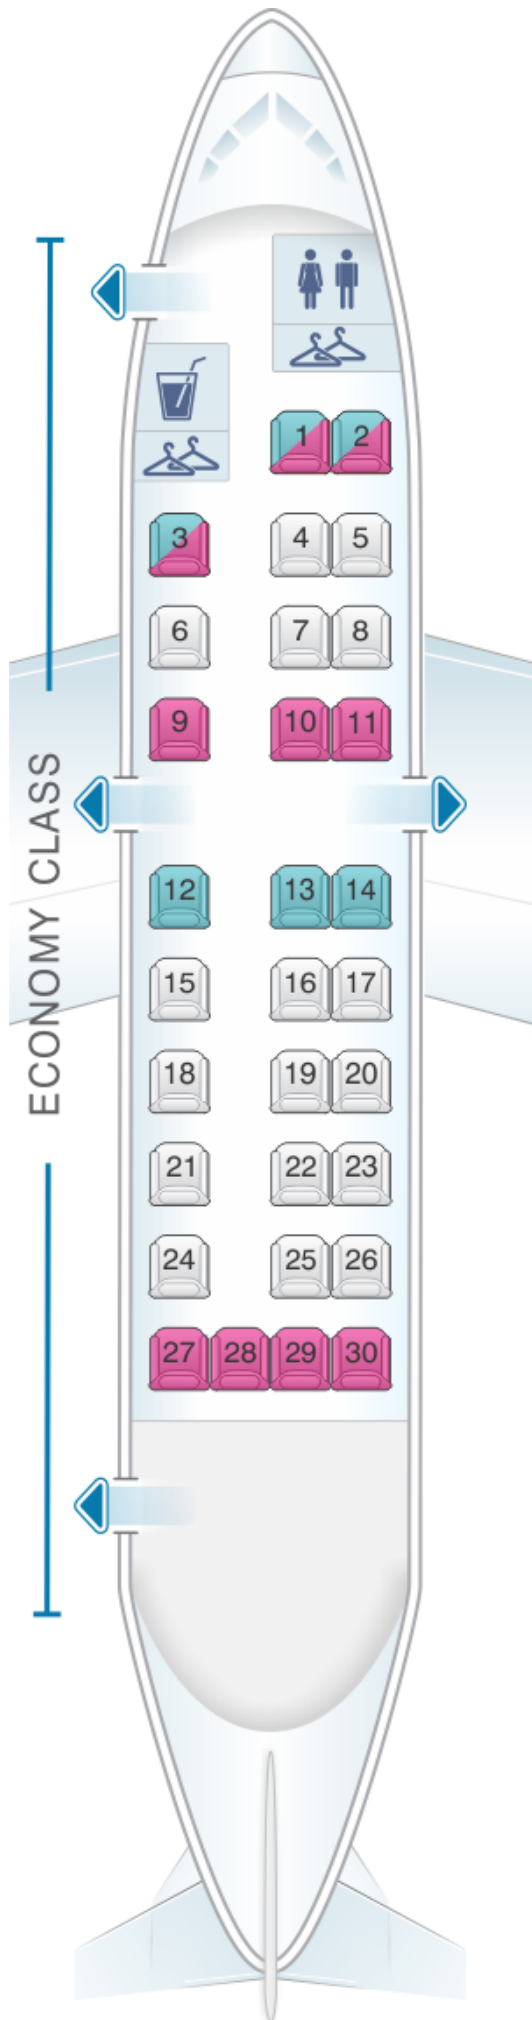

# Air Moldova Embraer 120

Class	Sièges
Coach Class	30

Legend for cabin features:

- good seat
- good but beware
- beware
- staff seat
- exit
- wheelchair accessibility
- toilet
- closet
- gallery
- power port