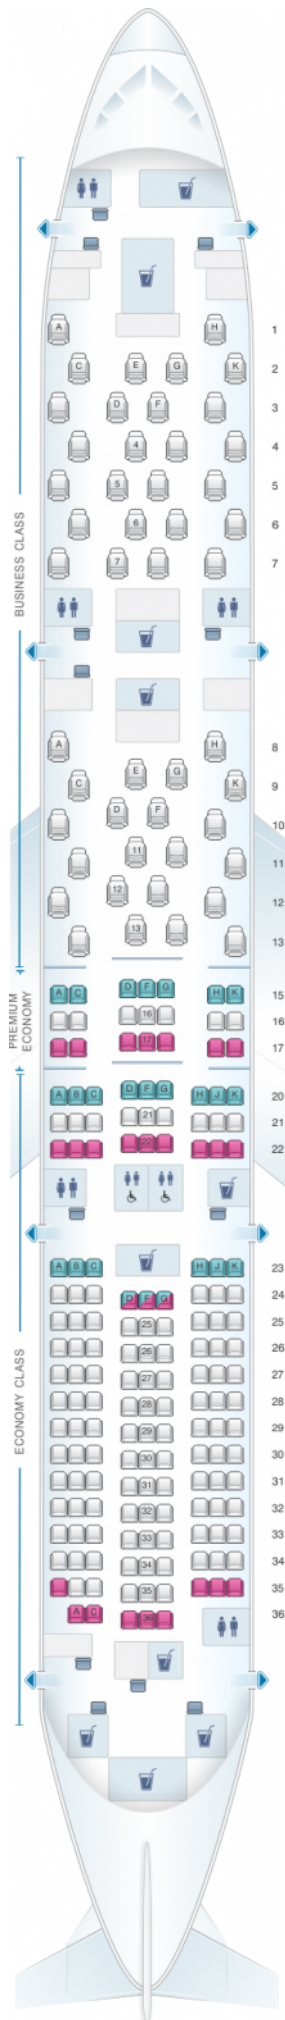

# ANA - All Nippon Airways Boeing B787-9 215pax

Class

good seat

good but beware

beware

staff seat

exit

wheelchair accessibility

toilet

closet

galley

power port