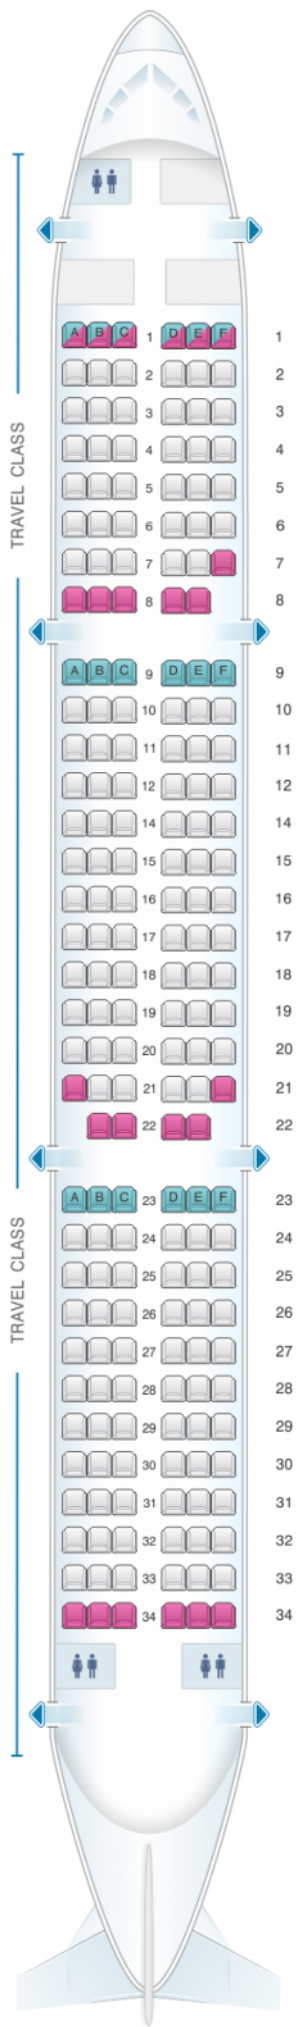

ASIANA AIRLINES

Asiana Airlines Airbus A321 200 195PA

Class	Sièges
Travel Class	195

good seat	good but beware	beware	staff seat	exit
wheelchair accessibility	toilet	closet	gallery	power port