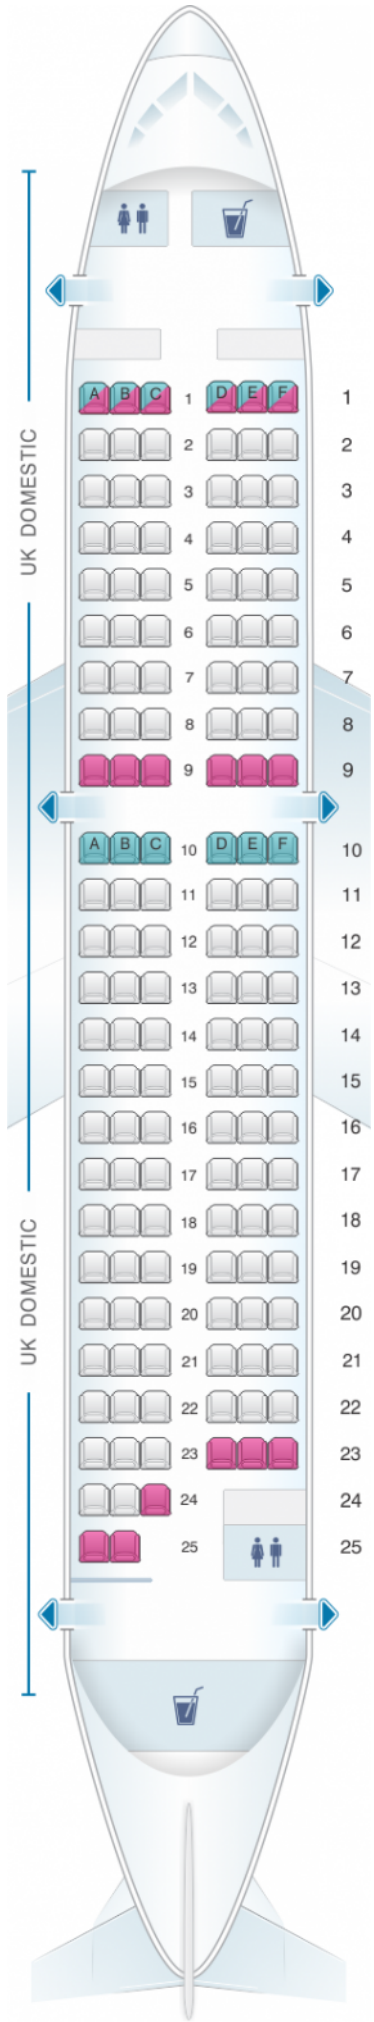

# British Airways Airbus A319 Domestic

Class	Sièges
UK Domestic	143

good seat	good but beware	beware	staff seat	exit
wheelchair accessibility	toilet	closet	gallery	power port