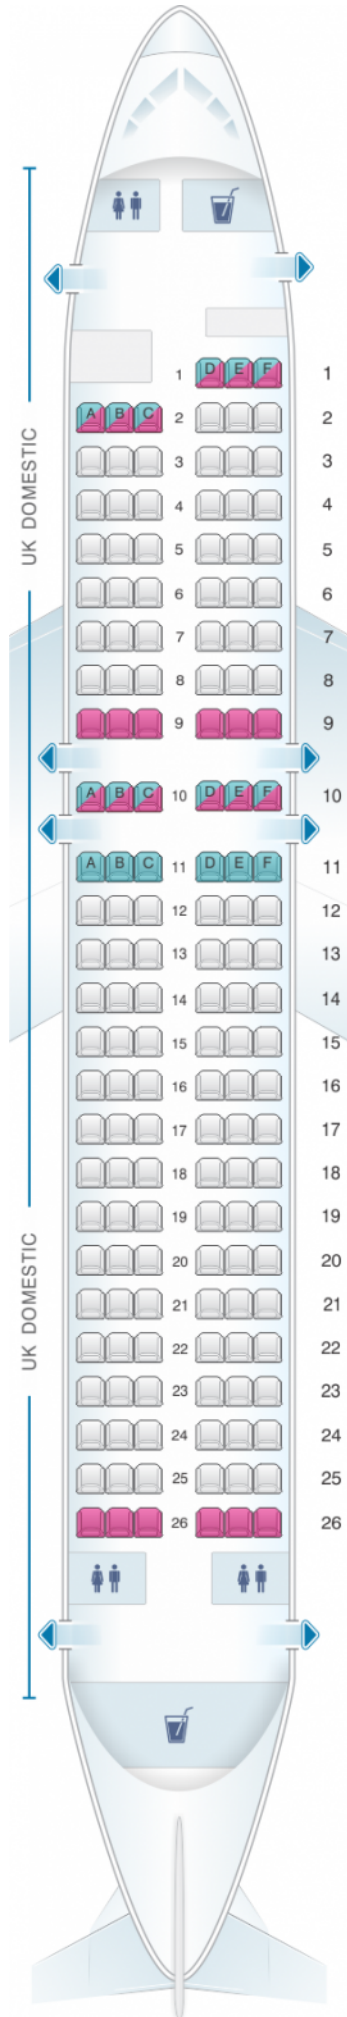

# British Airways Boeing B737 400 Dome

Class	Sièges
UK Domestic	153

				
good seat	good but beware	beware	staff seat	exit
				
wheelchair accessibility	toilet	closet	galley	power port