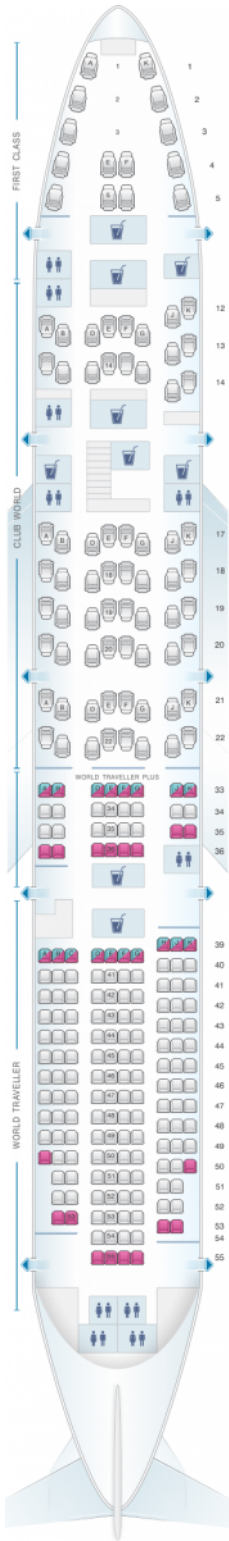

# British Airways Boeing B747 400 275PAX

Class

good seat	good but beware	beware	staff seat	exit
wheelchair accessibility	toilet	closet	galley	power port