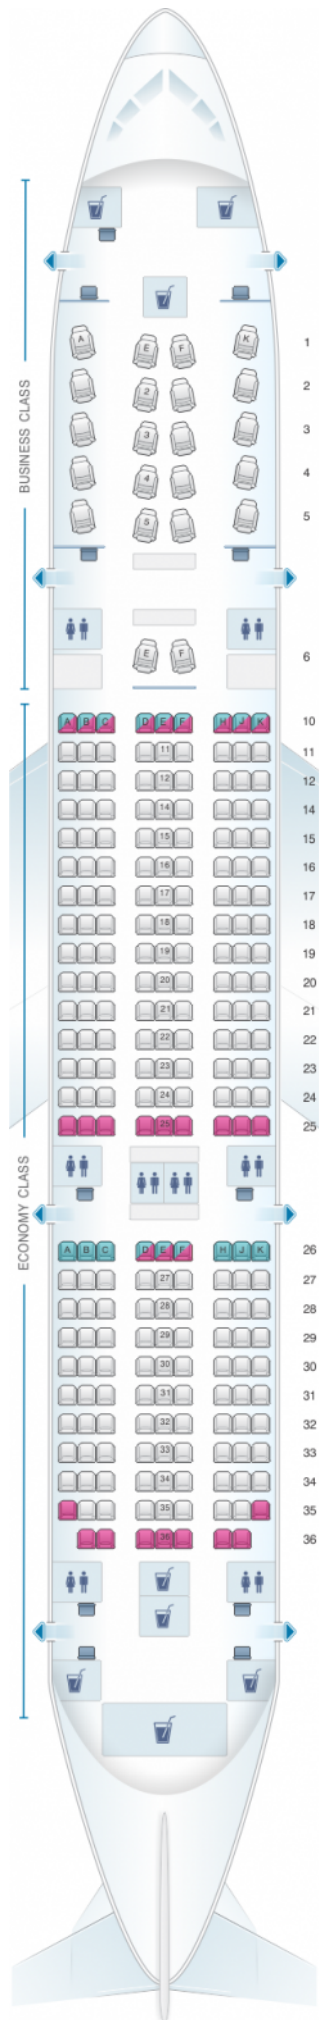

# Qatar Airways Boeing B787 Dreamliner 254pax

Class

good seat	good but beware	beware	staff seat	exit
wheelchair accessibility	toilet	closet	galley	power port