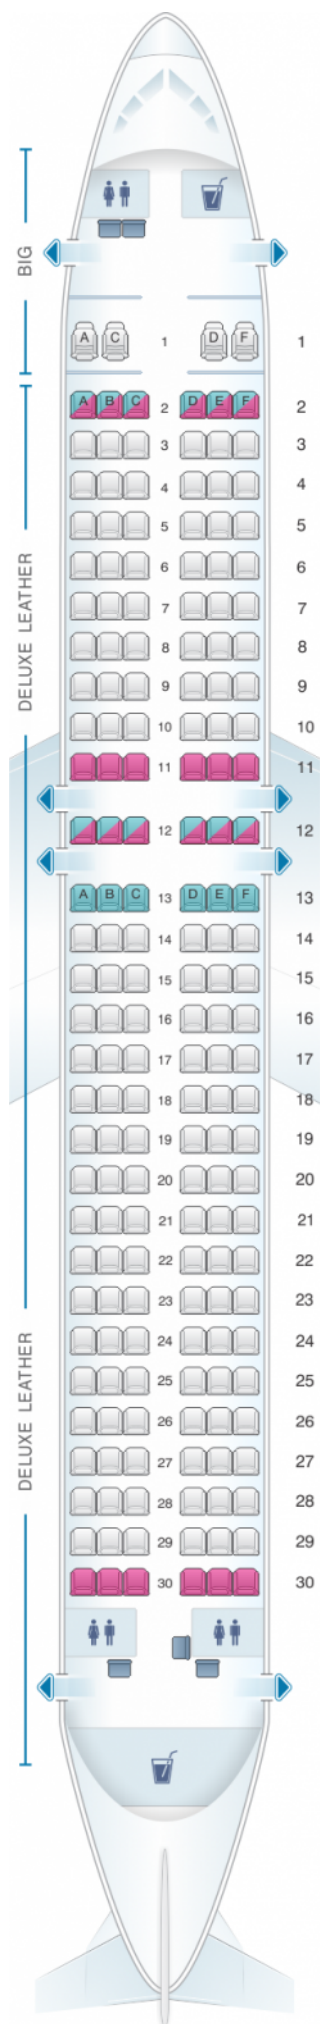

Spirit Airlines Airbus A320 178PAX

Class	Pitch	Width	Seats
Array	Array	Array	Array

good seat	good but beware	beware	staff seat	exit
wheelchair accessibility	toilet	closet	galley	power port