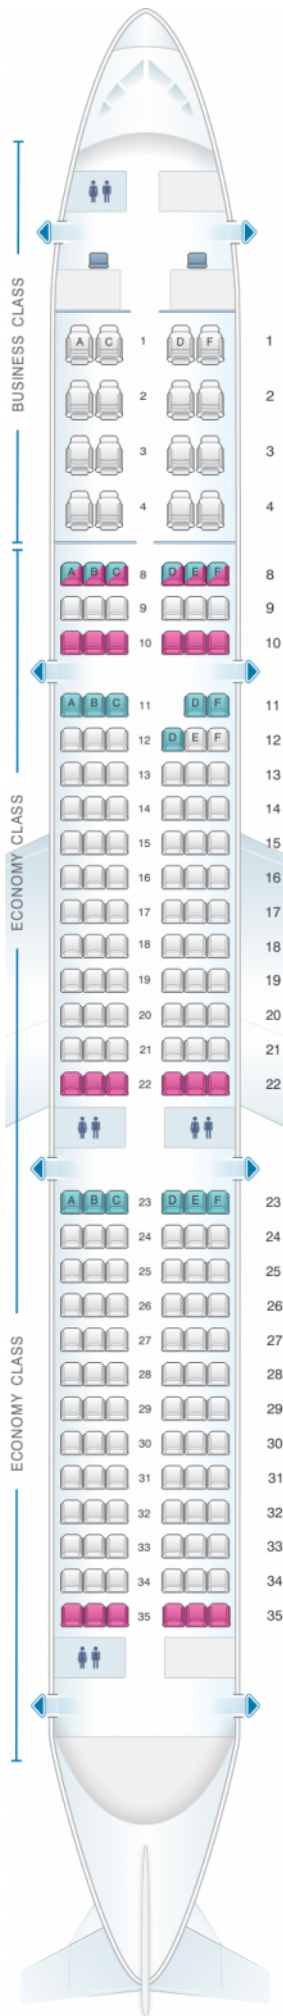

Aeroflot Russian Airlines Airbus A321 Config.2

Class	Tono	Ancho	asientos
Array	Array	Array	Array

- good seat
- good but beware
- beware
- staff seat
- exit
- wheelchair accessibility
- toilet
- closet
- galley
- power port