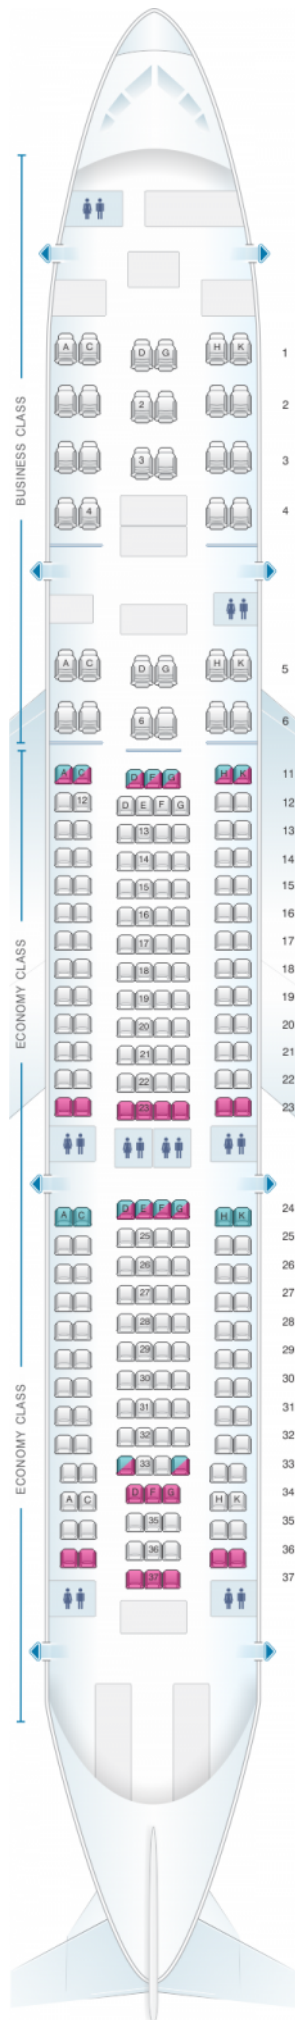

Aeroflot Russian Airlines Airbus A330 200

Class	Tanguage	?Largeur	Sièges
Array	Array	Array	Array

good seat

good but beware

beware

staff seat

exit

wheelchair accessibility

toilet

closet

galley

power port