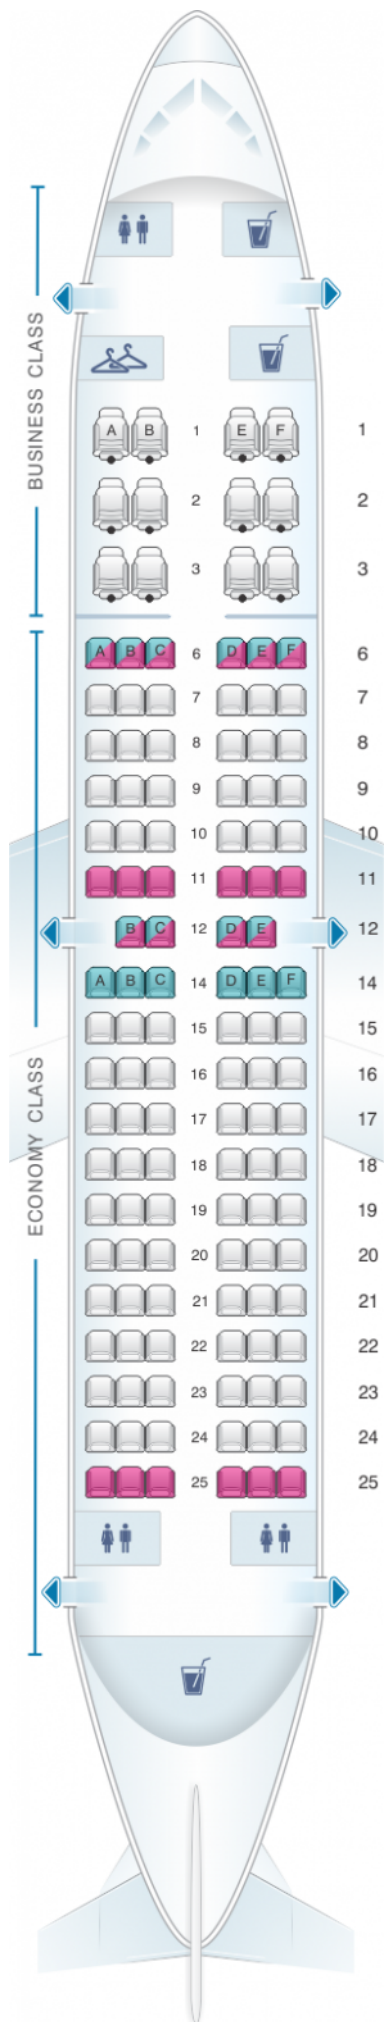

Aeromexico Boeing B737 700

| Class | Tono | Ancho | asientos |
|-------|-------|-------|----------|
| Array | Array | Array | Array |

-  good seat
-  good but beware
-  beware
-  staff seat
-  exit
-  wheelchair accessibility
-  toilet
-  closet
-  galley
-  power port