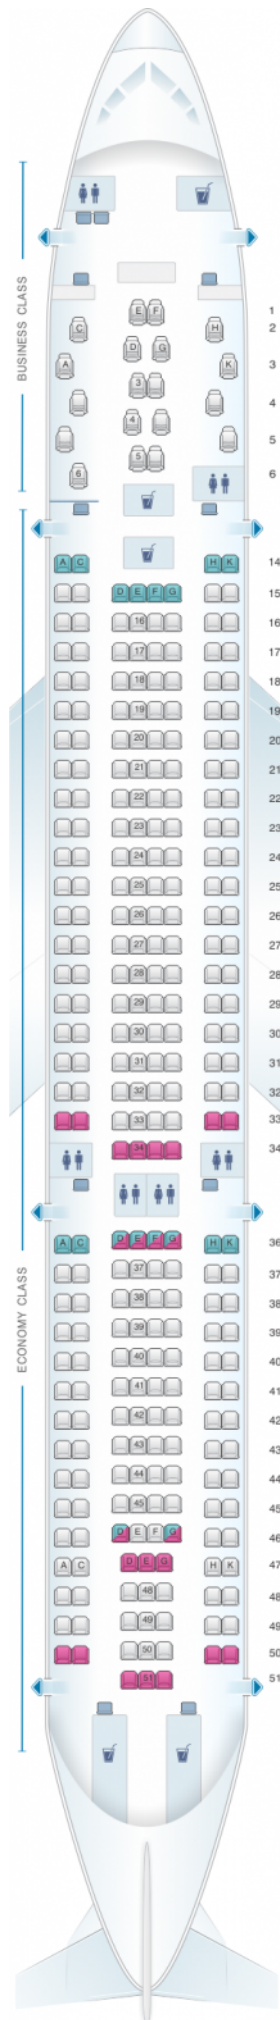

airberlin Airbus A330 200 Config.1

Class	Pitch	Width	Seats
Business Class	53.9	19.3	19
Economy Class	31.0	17.0	289

good seat

good but beware

beware

staff seat

exit

wheelchair
accessibility

toilet

closet

gallery

power port