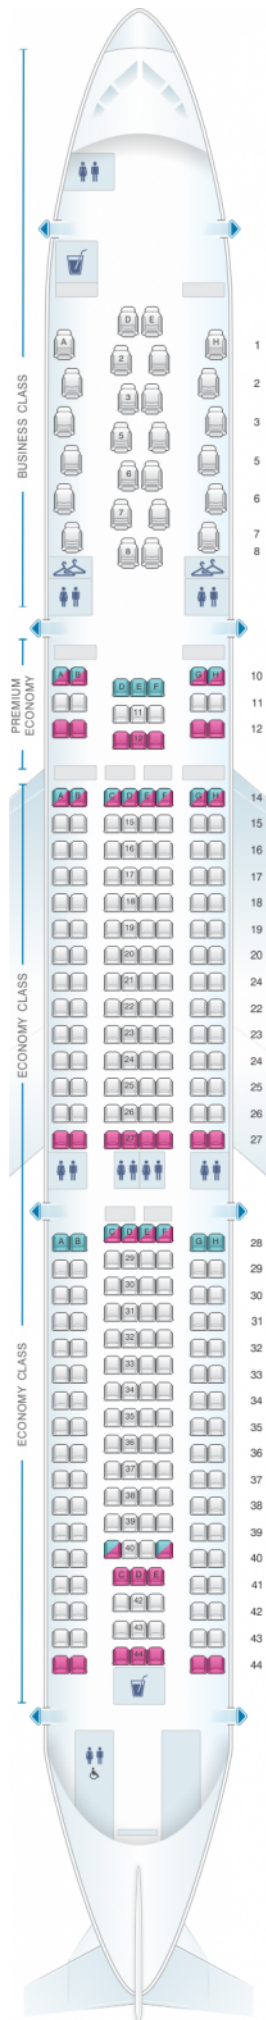

Air Calin Airbus A330 Neo

Class

good seat

good but beware

beware

staff seat

exit

wheelchair accessibility

toilet

closet

galley

power port