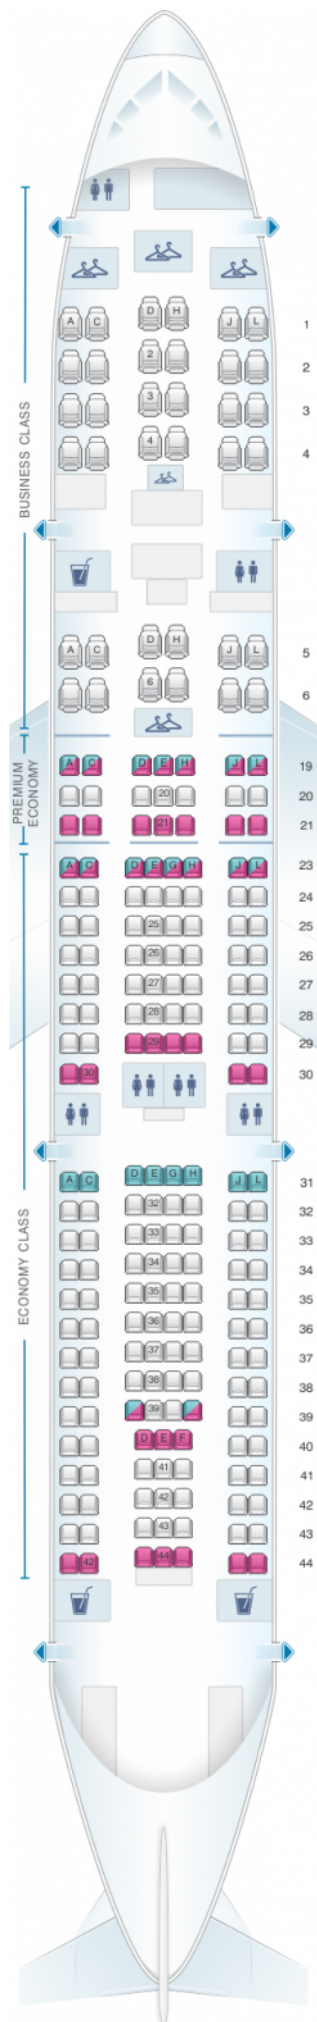

Air France Airbus A330 200 224PAX

Class

				
good seat	good but beware	beware	staff seat	exit
				
wheelchair accessibility	toilet	closet	galley	power port