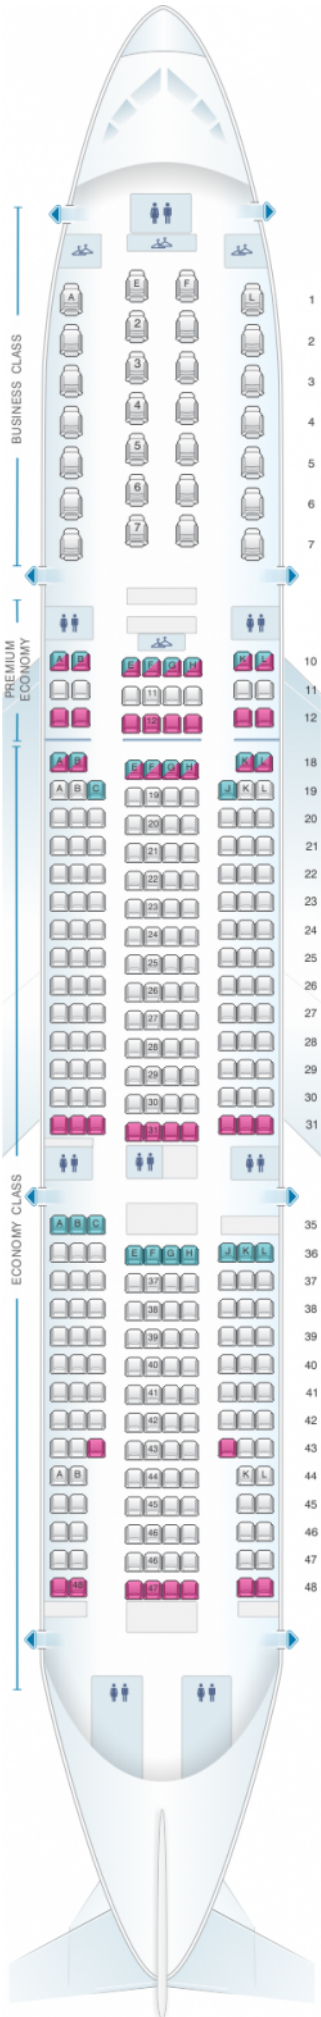

Air France Boeing B777 200 International Long-Haul 312PAX

Class

good seat

good but beware

beware

staff seat

exit

wheelchair accessibility

toilet

closet

galley

power port