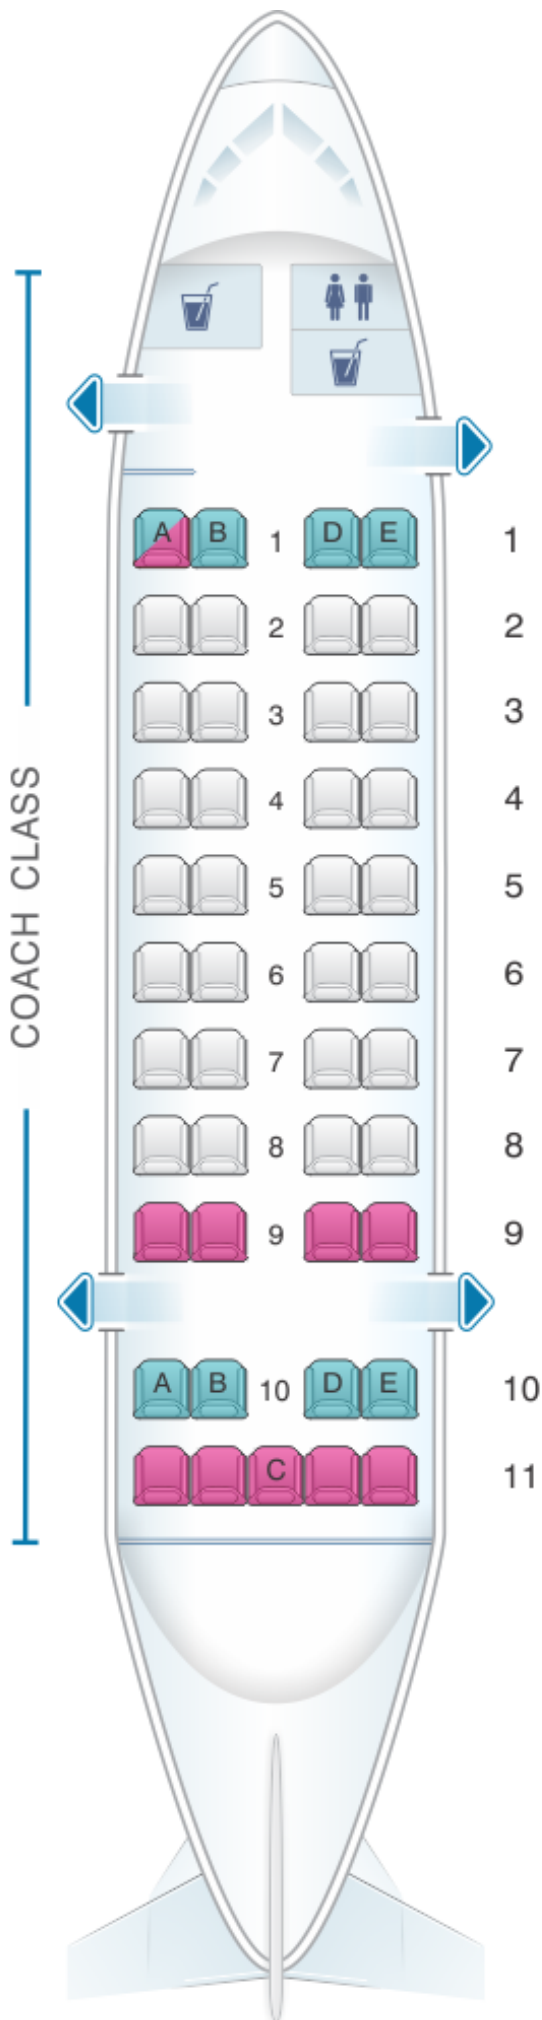

# Air Inuit Dash 8 300

## 45pax

Class	Sièges
Coach Class	45

good seat	good but beware	beware	staff seat	exit
wheelchair accessibility	toilet	closet	gallery	power port