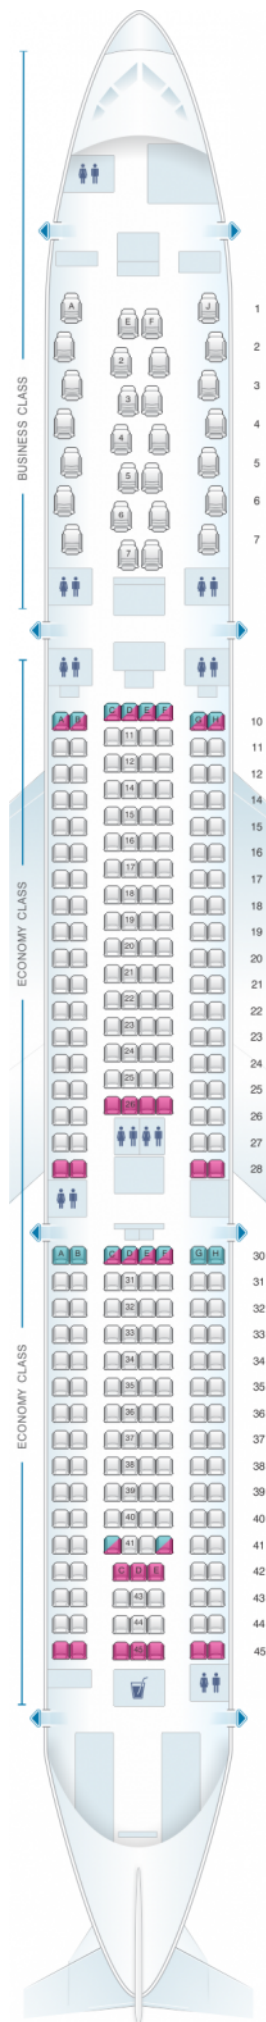

Air Mauritius Airbus A330 900Neo

| |
|-------|
| Class |
| |

| | | | | |
|---|---|--|---|---|
|  |  |  |  |  |
| good seat | good but beware | beware | staff seat | exit |
|  |  |  |  |  |
| wheelchair accessibility | toilet | closet | galley | power port |