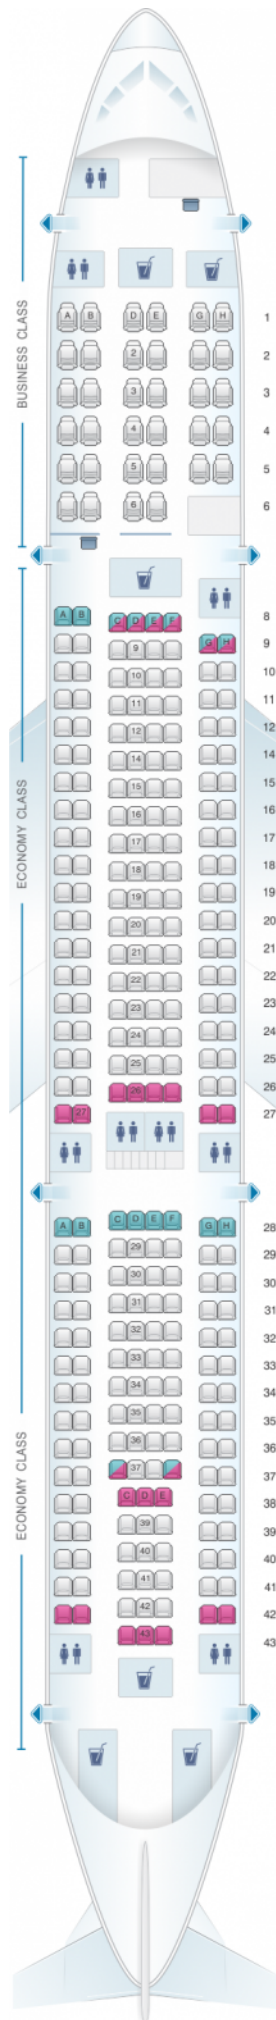

**AIR MAURITIUS**

## Air Mauritius Airbus A340 300C

Class	Pitch	Width	Seats
Array	Array	Array	Array

good seat

good but beware

beware

staff seat

exit

wheelchair  
accessibility

toilet

closet

galley

power port