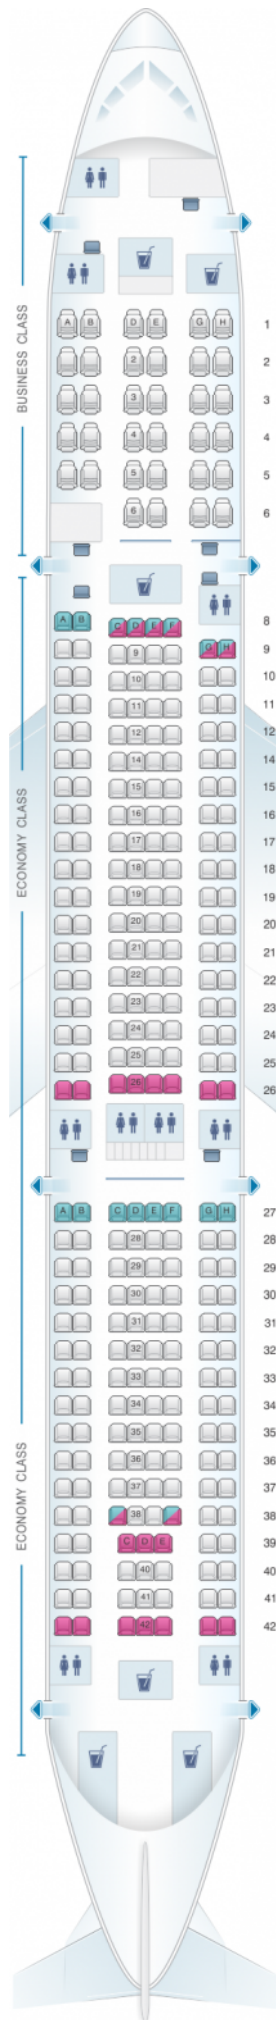

**AIR MAURITIUS**

## Air Mauritius Airbus A340 300E

Class

good seat

good but beware

beware

staff seat

exit

wheelchair accessibility

toilet

closet

galley

power port