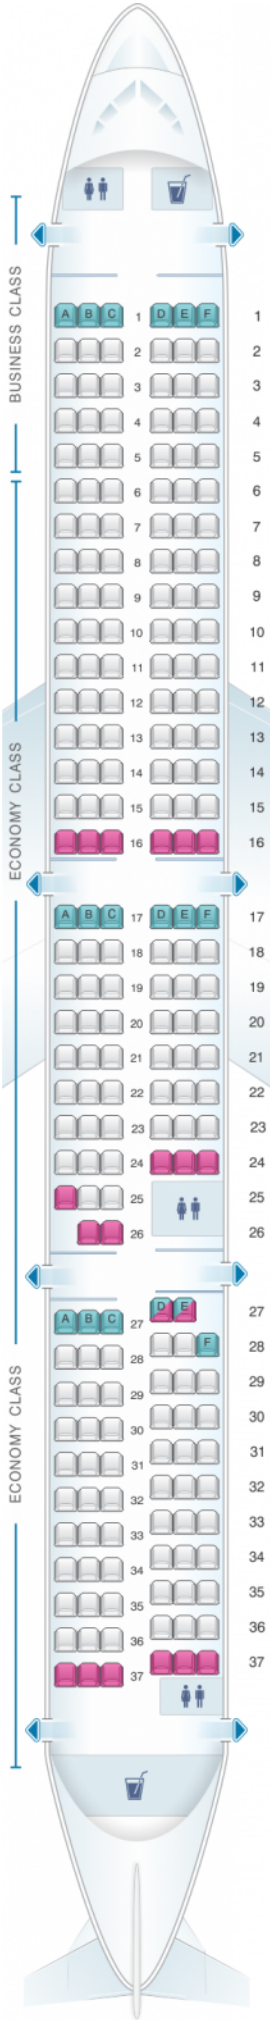

Air New Zealand Airbus A321 Neo

Class	Pitch	Width	Seats
Array	Array	Array	Array

Legend of cabin icons:

- good seat
- good but beware
- beware
- staff seat
- exit
- wheelchair accessibility
- toilet
- closet
- galley
- power port