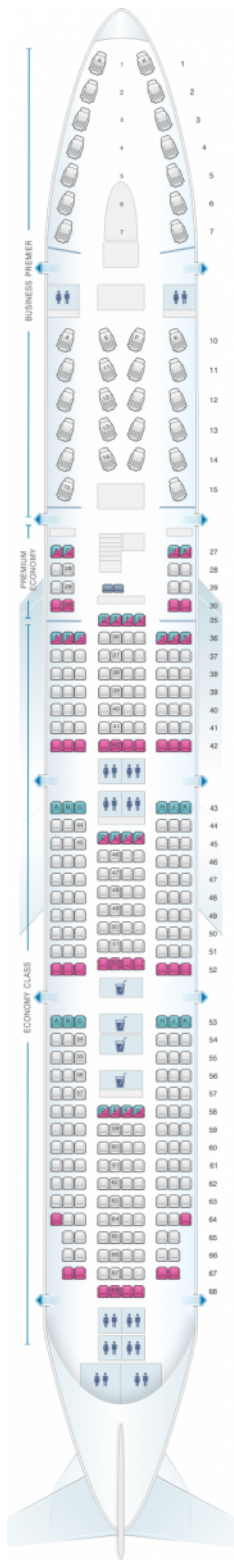

Air New Zealand Boeing B747 400

Class	Tanguage	?Largeur	Sièges
Economy	32-34	81-86	294
Economy	32-34	81-86	294
Economy	32-34	81-86	294

good seat

good but beware

beware

staff seat

exit

wheelchair accessibility

toilet

closet

gallery

power port