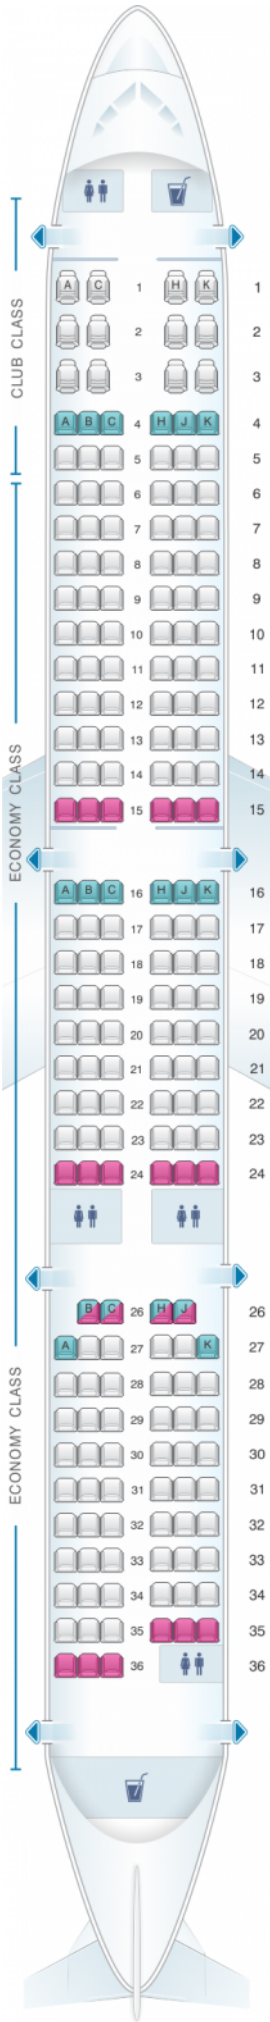

# Air Transat Airbus A321 Neo LR

Class

good seat	good but beware	beware	staff seat	exit
wheelchair accessibility	toilet	closet	galley	power port