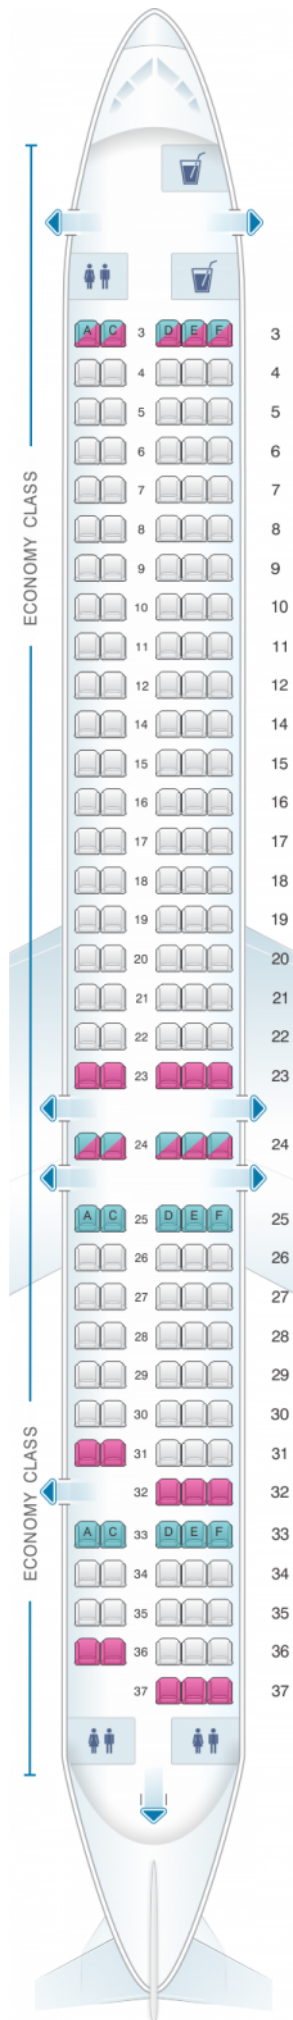

# Allegiant Air McDonnell Douglas MD 80

| Class         | Tanguage | ?Largeur | Sièges |
|---------------|----------|----------|--------|
| Economy Class | 30       | 17       | 166    |

good seat

good but beware

beware

staff seat

exit

wheelchair accessibility

toilet

closet

gallery

power port