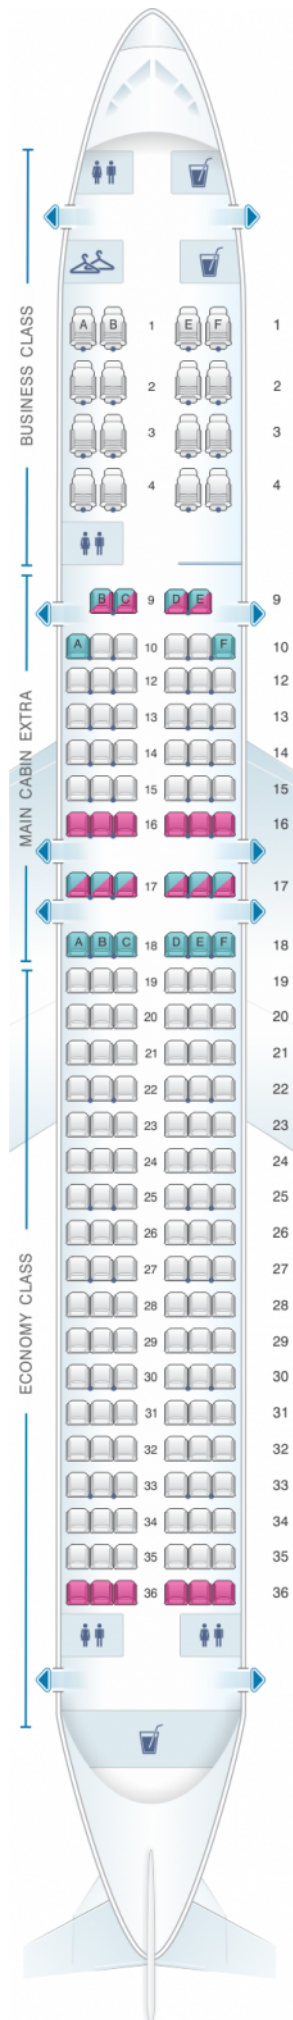

American Airlines Boeing B757 200 176pax

Class	Tanguage	?Largeur	Sièges
Array	Array	Array	Array

good seat

good but beware

beware

staff seat

exit

wheelchair
accessibility

toilet

closet

galley

power port