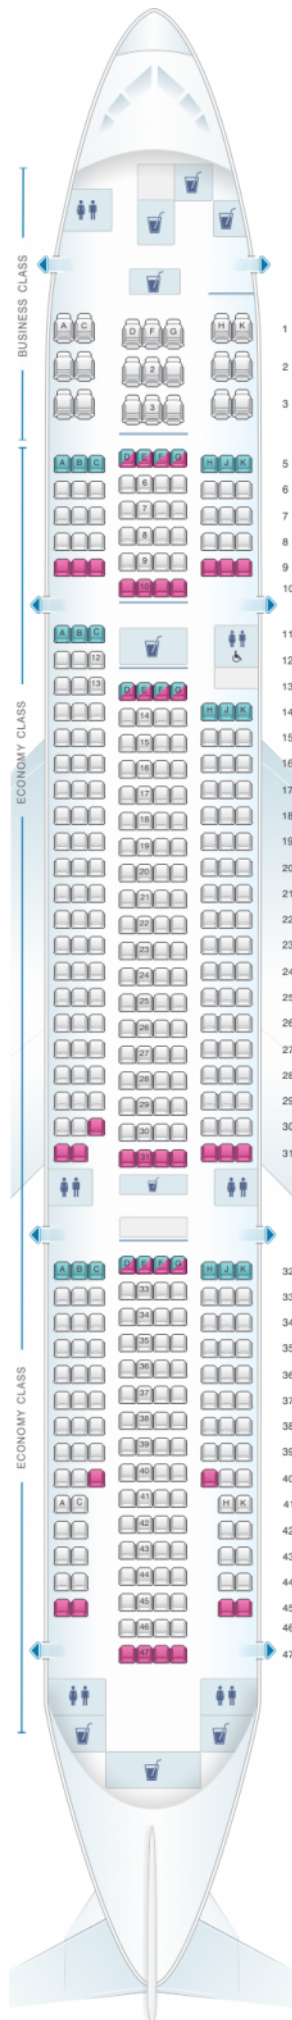

ANA - All Nippon Airways Boeing B777 200 domestic

Class	Tono	Ancho	asientos
Array	Array	Array	Array

good seat

good but beware

beware

staff seat

exit

wheelchair accessibility

toilet

closet

galley

power port