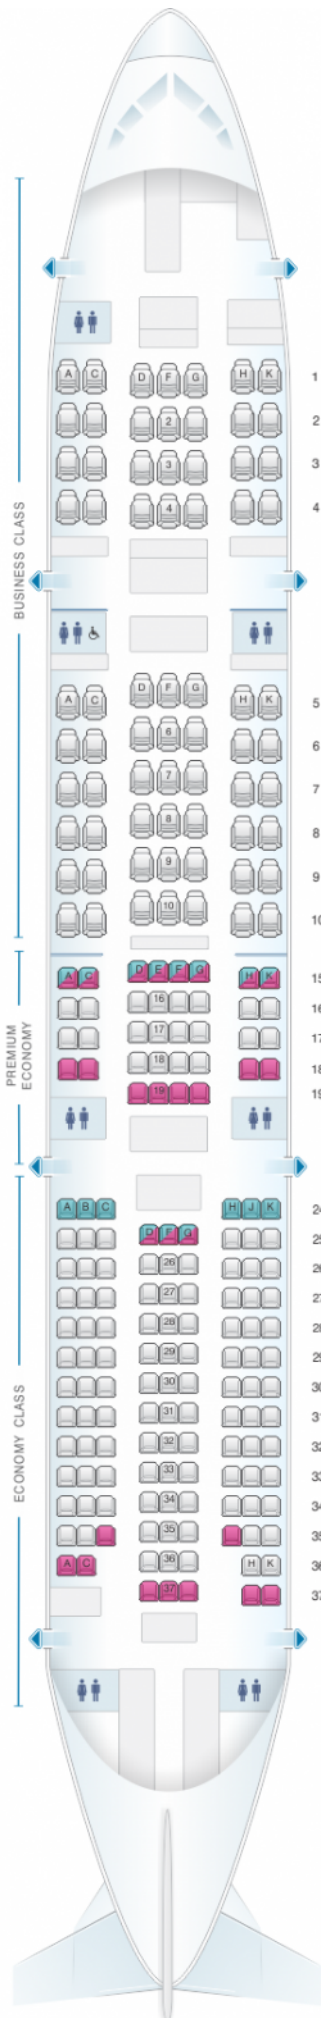

ANA - All Nippon Airways Boeing B777 200ER 223pax

| Class | Tono | Ancho | asientos |
|-------|-------|-------|----------|
| Array | Array | Array | Array |

good seat

good but beware

beware

staff seat

exit

wheelchair accessibility

toilet

closet

galley

power port