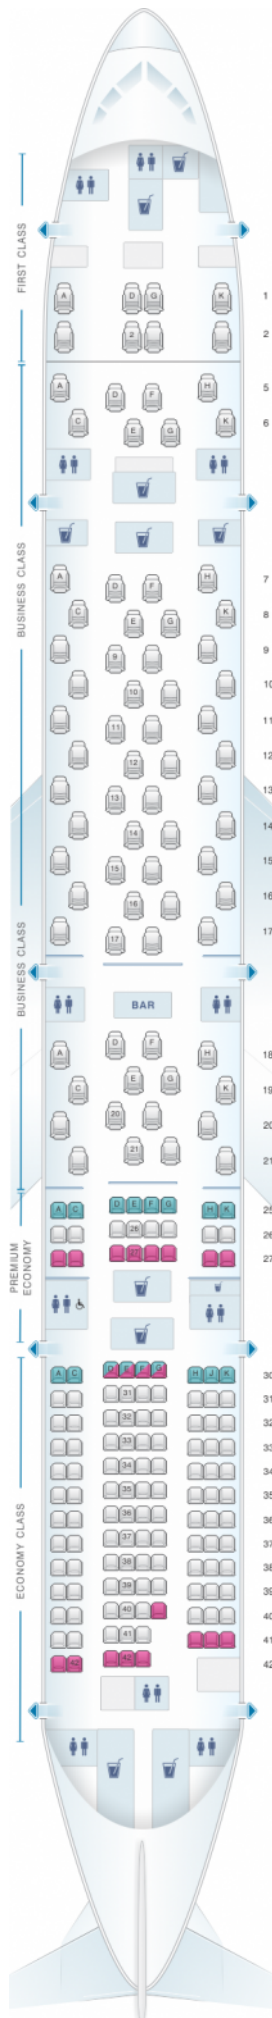

ANA - All Nippon Airways Boeing B777 300ER 212pax

Class	Tono	Ancho	asientos
Array	Array	Array	Array

good seat

good but beware

beware

staff seat

exit

wheelchair accessibility

toilet

closet

galley

power port