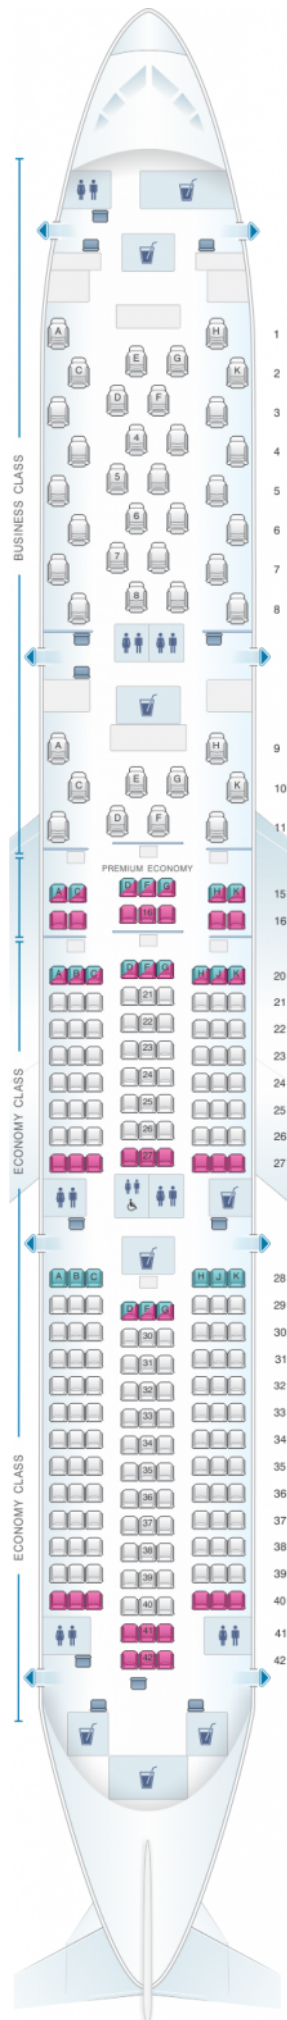

ANA - All Nippon Airways Boeing B787-9 246pax

Class	Tanguage	?Largeur	Sièges
Array	Array	Array	Array

good seat

good but beware

beware

staff seat

exit

wheelchair accessibility

toilet

closet

galley

power port