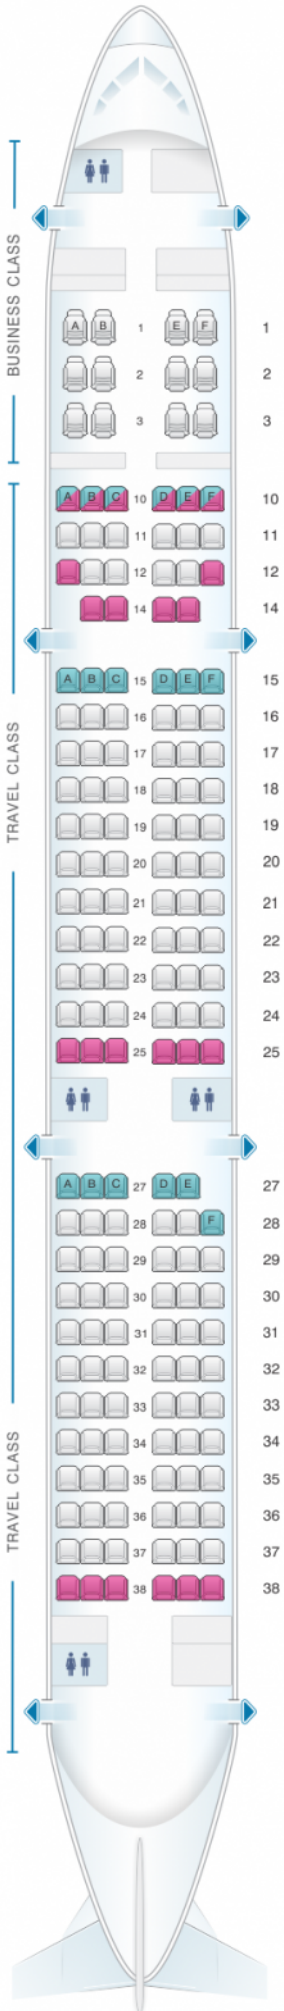

# ASIANA AIRLINES

## Asiana Airlines Airbus A321 200 171PAX

Class	Tono	Ancho	asientos
Array	Array	Array	Array

good seat

good but beware

beware

staff seat

exit

wheelchair accessibility

toilet

closet

galley

power port