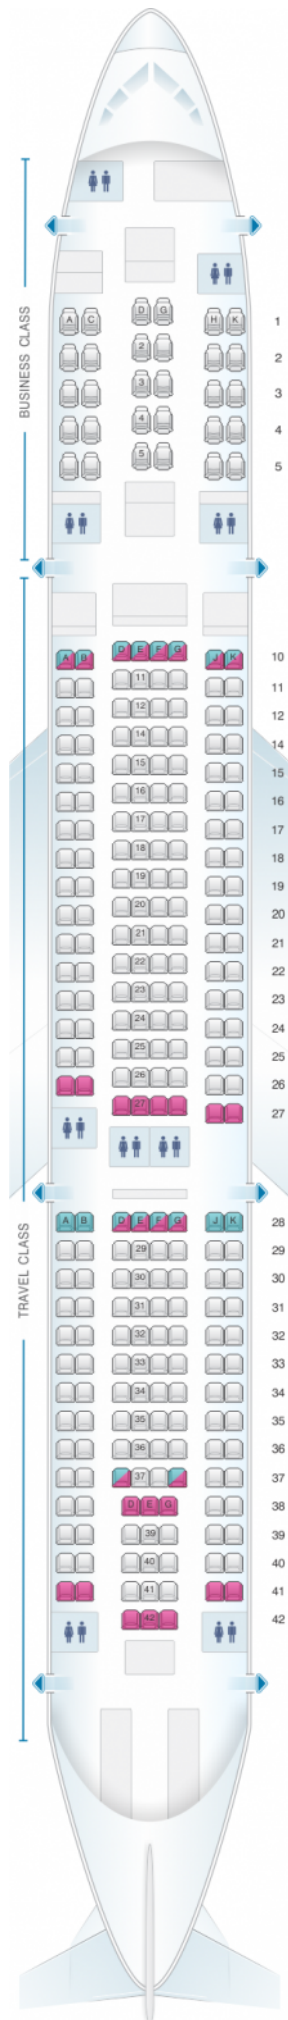

ASIANA AIRLINES

Asiana Airlines Airbus A330 300 275PAX

Class	Sièges
Travel Class	245
Travel Class	245

good seat	good but beware	beware	staff seat	exit
wheelchair accessibility	toilet	closet	gallery	power port