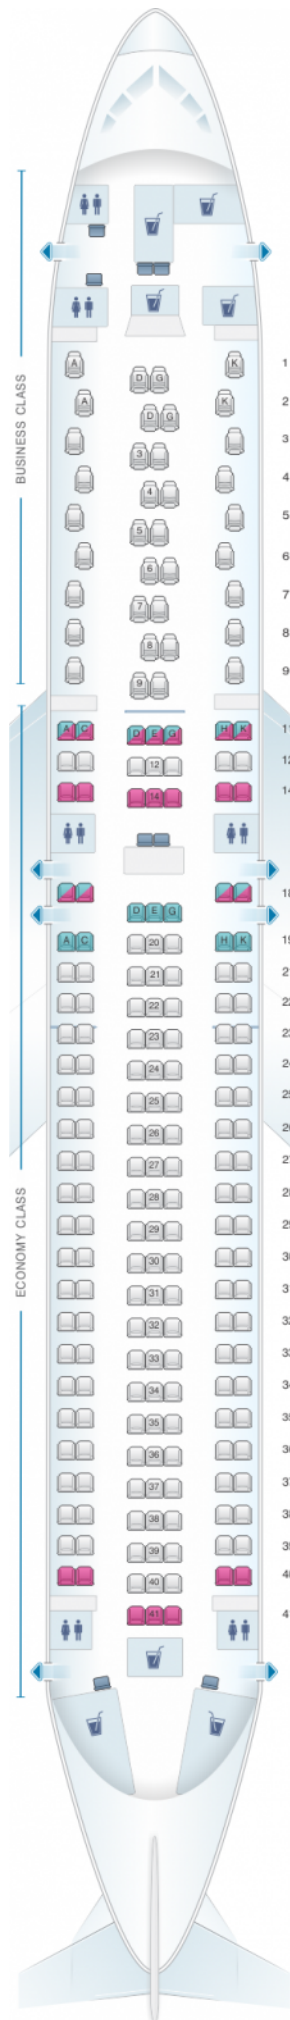

# Austrian Airlines Boeing B767 300 ER V1

Class

good seat

good but beware

beware

staff seat

exit

wheelchair  
accessibility

toilet

closet

galley

power port