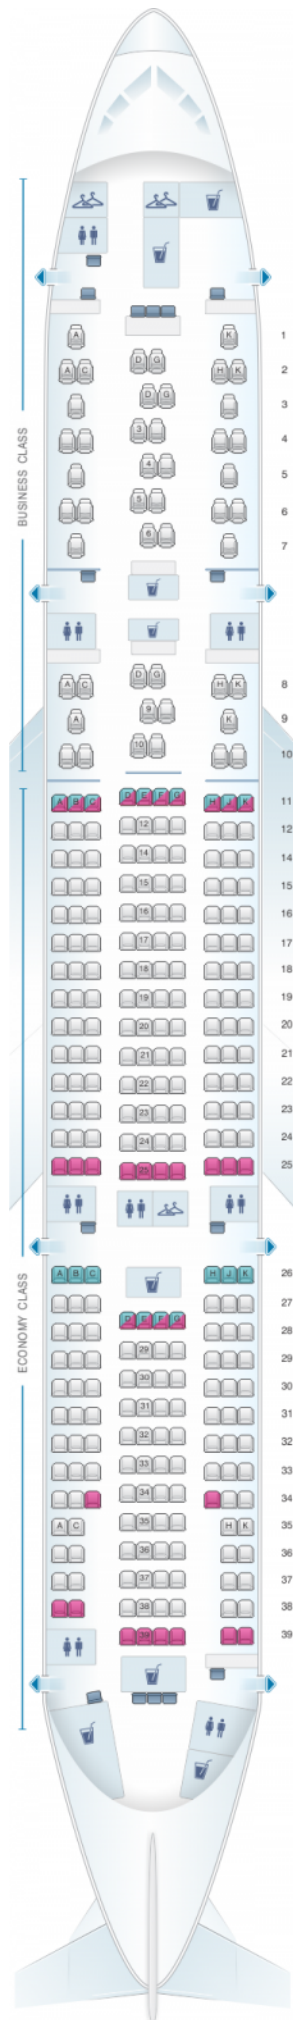

# Austrian Airlines Boeing B777 200ER V1

Class

good seat	good but beware	beware	staff seat	exit
wheelchair accessibility	toilet	closet	galley	power port