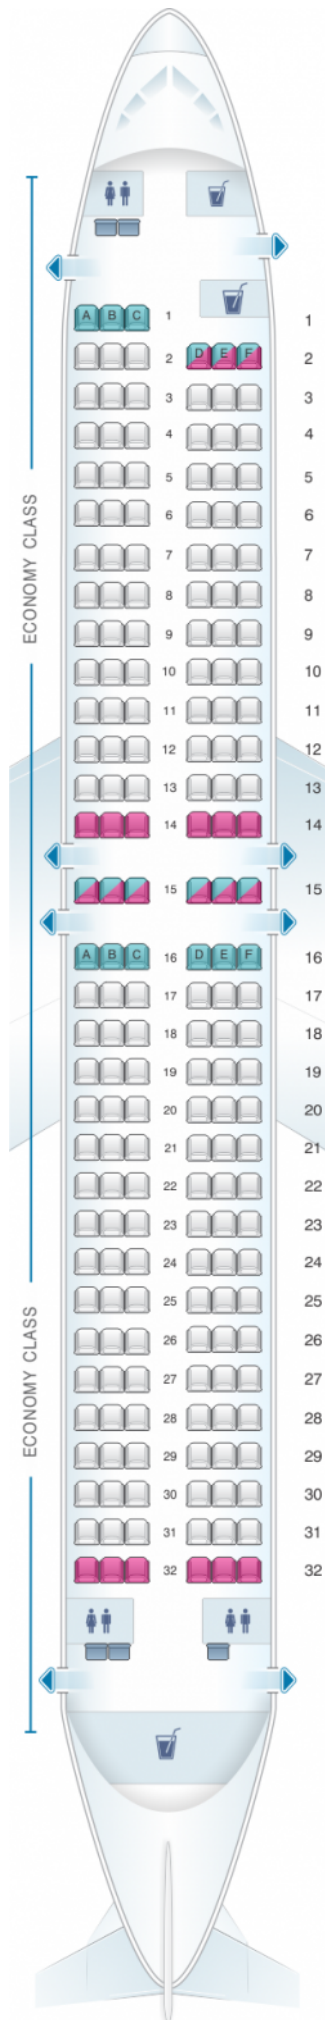

Blue Panorama Boeing B737 800

Class	Pitch	Width	Seats
Array	Array	Array	Array

				
good seat	good but beware	beware	staff seat	exit
				
wheelchair accessibility	toilet	closet	galley	power port