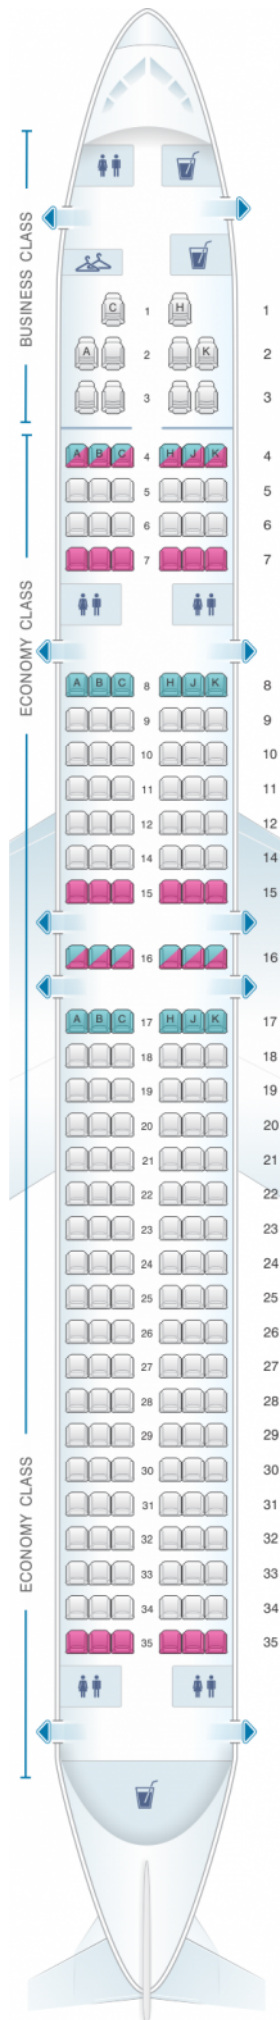

Blue Panorama Boeing B757 200

Class	Tanguage	Sièges
Economy	31	186
Economy	31	186

Legend of cabin icons:

- good seat
- good but beware
- beware
- staff seat
- exit
- wheelchair accessibility
- toilet
- closet
- gallery
- power port