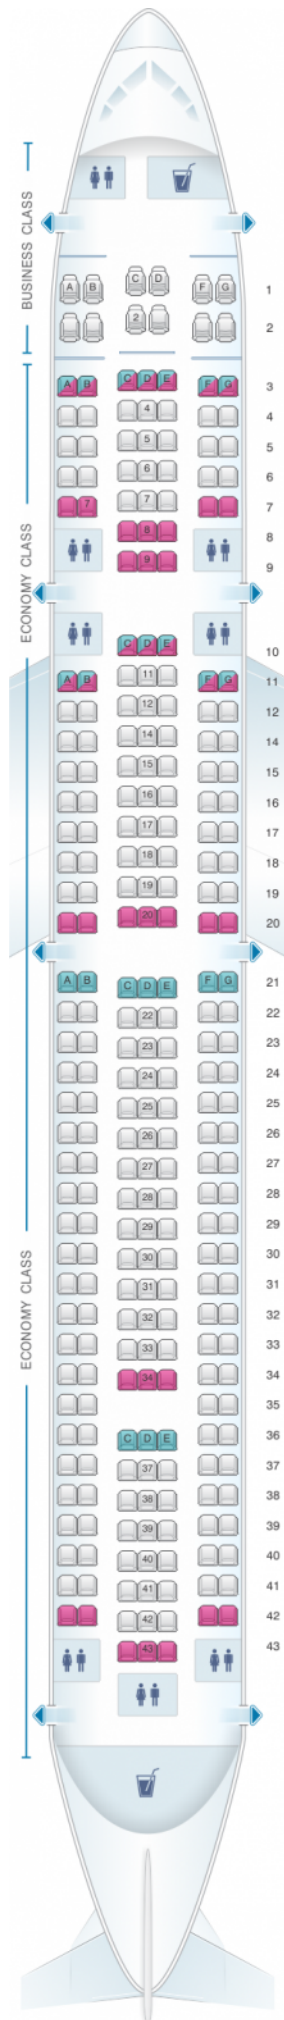

Blue Panorama Boeing B767 300ER

Class	Seats
Business	12
Economy	264

A legend of icons used in the seat map, each enclosed in a circular frame:

-  good seat
-  good but beware
-  beware
-  staff seat
-  exit
-  wheelchair accessibility
-  toilet
-  closet
-  galley
-  power port