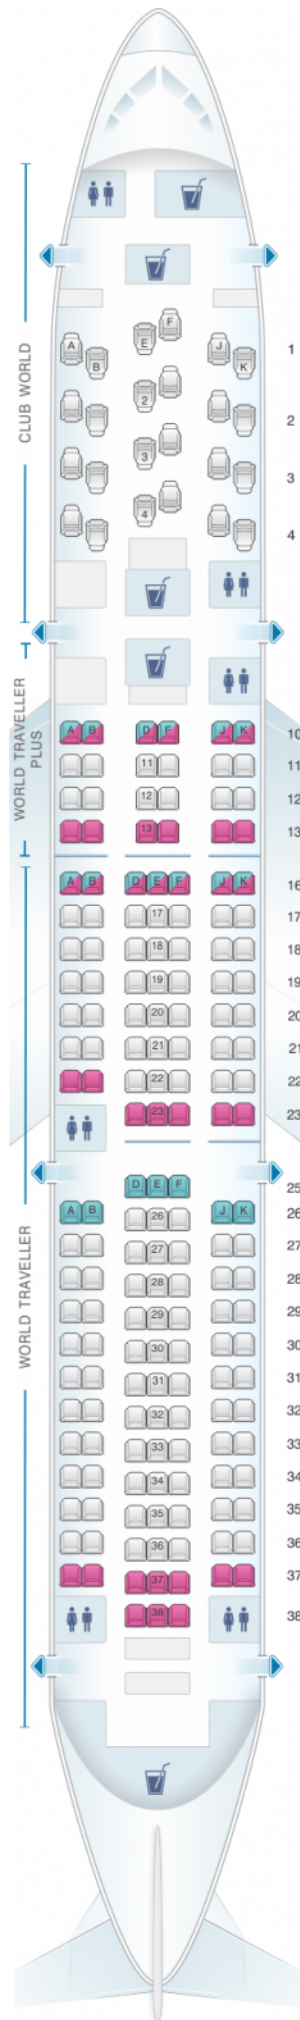

British Airways Boeing B767 Worldwide L

Class	Sièges
World traveller	141
World traveller	141
World traveller	141

				
good seat	good but beware	beware	staff seat	exit
				
wheelchair accessibility	toilet	closet	gallery	power port