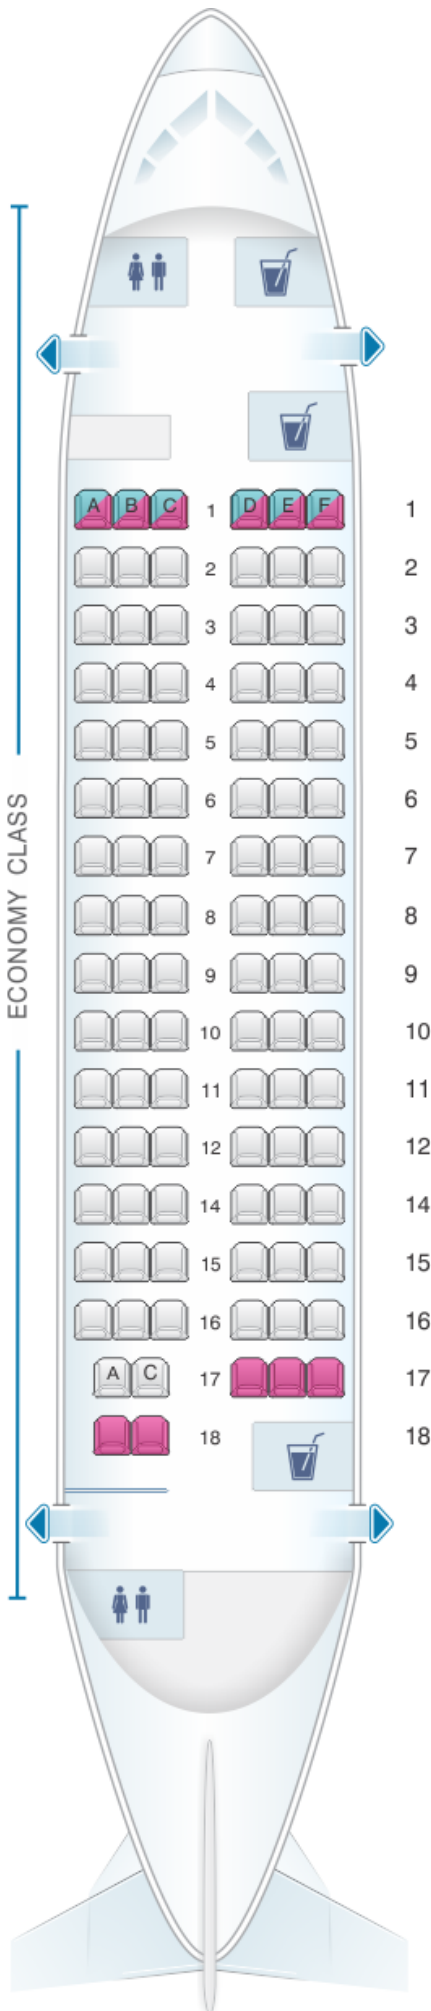

Bulgaria Air BAE 146 200

97pax

Class	Sièges
Economy Class	97

good seat	good but beware	beware	staff seat	exit
wheelchair accessibility	toilet	closet	galleys	power port