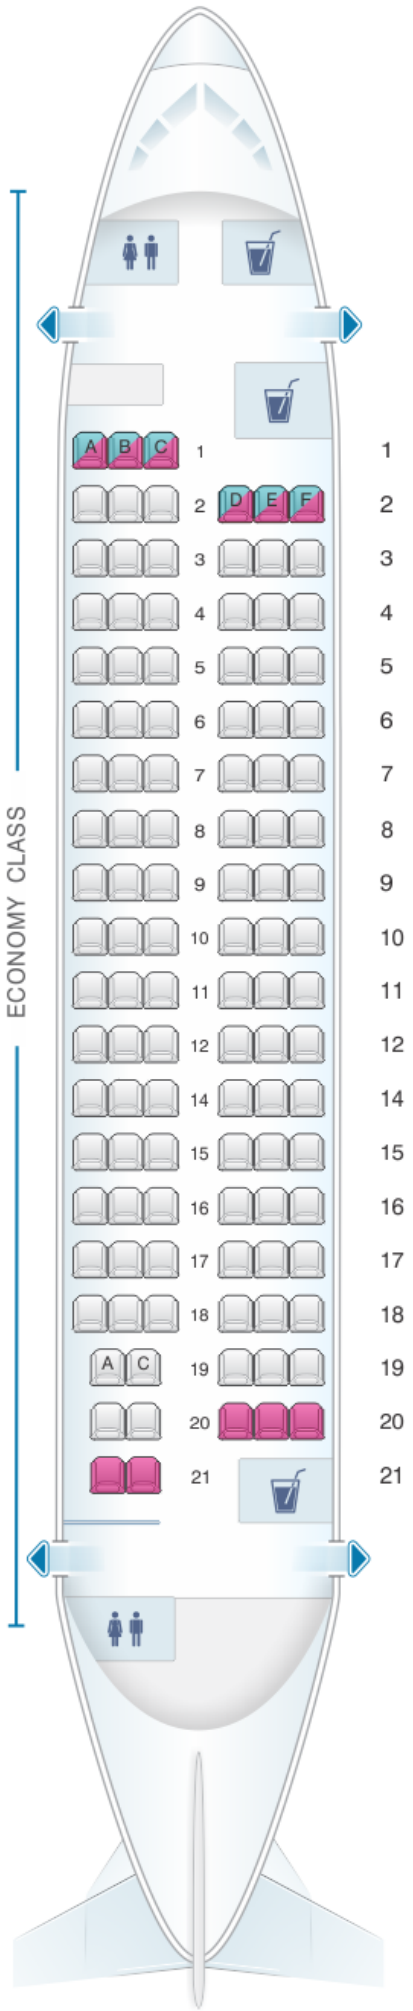

# Bulgaria Air BAE 146 300 111pax

Class	Sièges
Economy Class	111

good seat	good but beware	beware	staff seat	exit
wheelchair accessibility	toilet	closet	gallery	power port