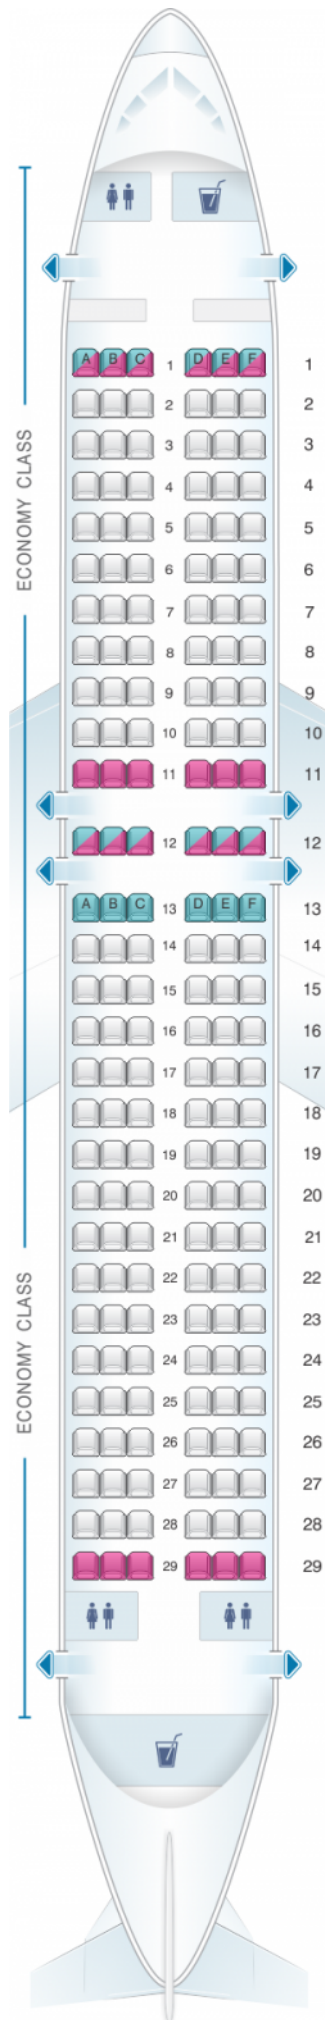

# Bulgarian Air Charter Airbus A320

Class	Pitch	Width	Seats
Array	Array	Array	Array

Legend of seat and facility icons:

- good seat
- good but beware
- beware
- staff seat
- exit
- wheelchair accessibility
- toilet
- closet
- galley
- power port