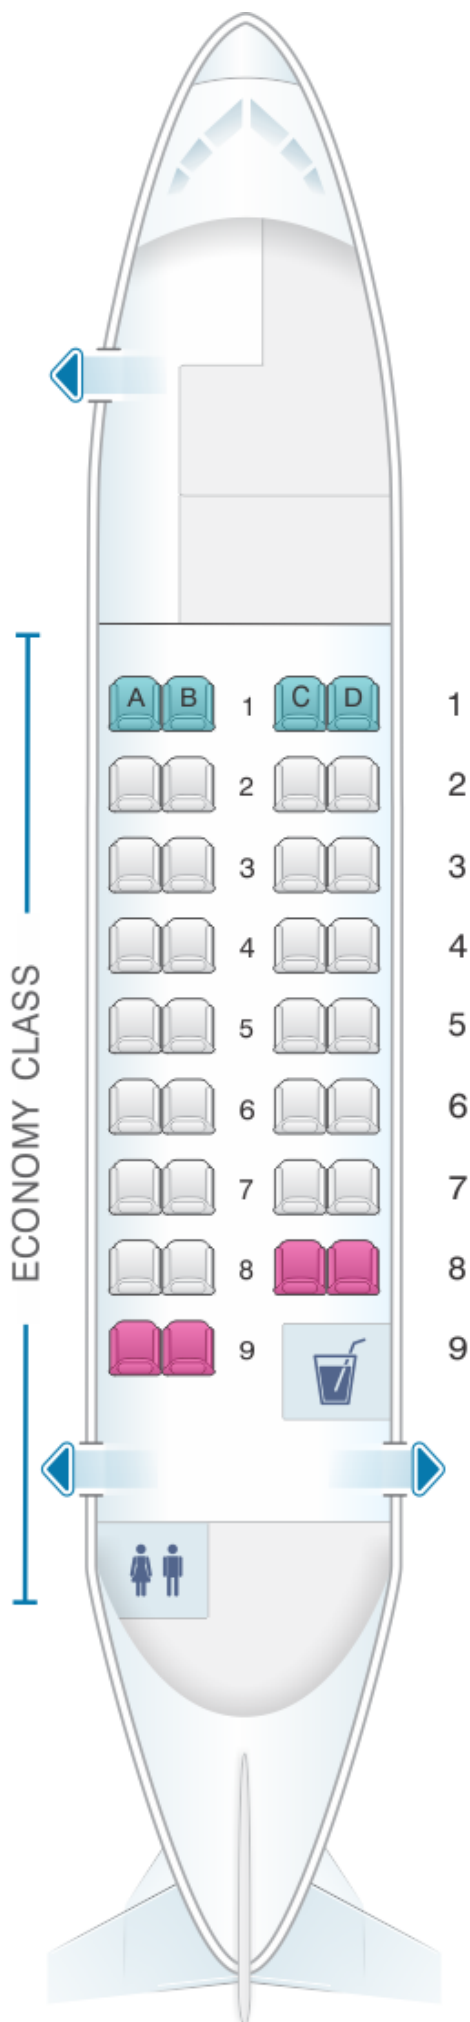

Calm Air ATR 42 300

34pax

Class	Sièges
Economy Class	34

				
good seat	good but beware	beware	staff seat	exit
				
wheelchair accessibility	toilet	closet	gallery	power port