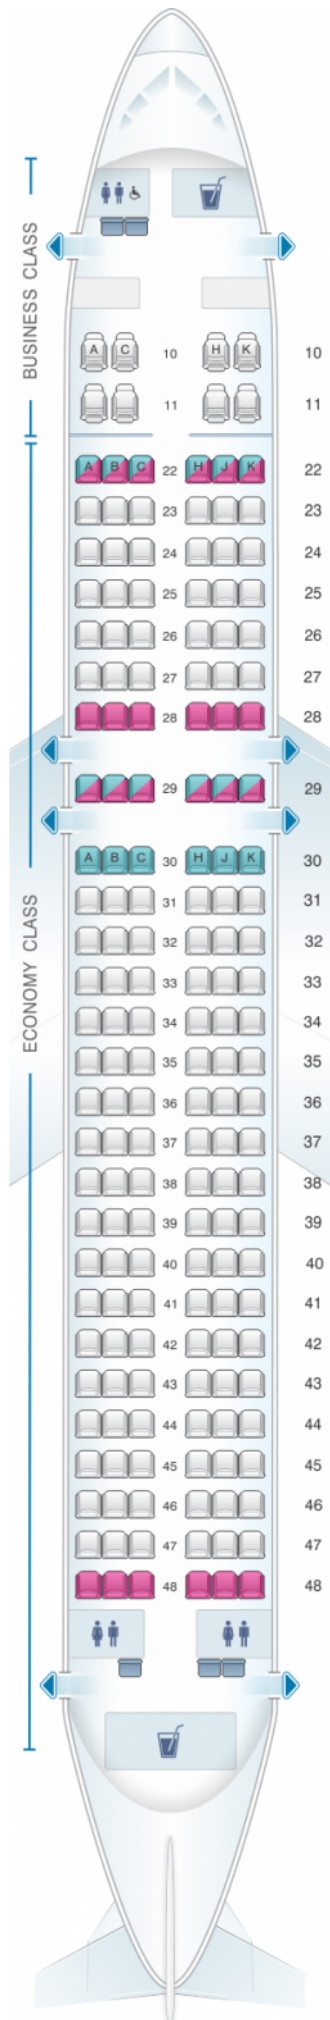

Cathay Dragon Airbus A320 200

Class	Tono	Ancho	asientos
Array	Array	Array	Array

good seat

good but beware

beware

staff seat

exit

wheelchair accessibility

toilet

closet

galley

power port