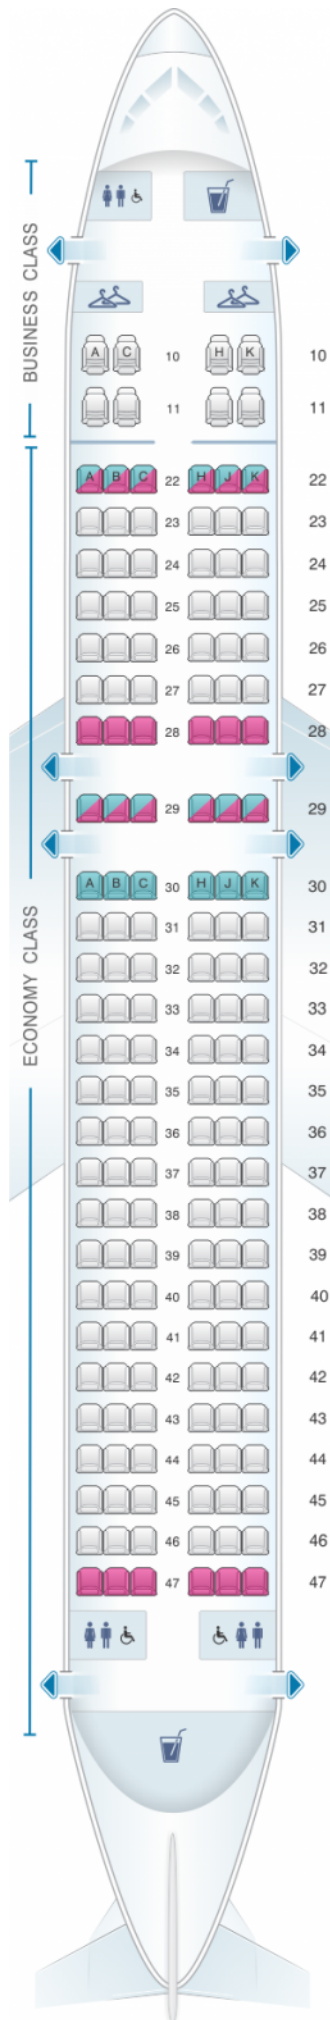

## Cathay Dragon Airbus A320 200 A32P

Class	Tono	Ancho	asientos
Array	Array	Array	Array

good seat

good but beware

beware

staff seat

exit

wheelchair  
accessibility

toilet

closet

galley

power port