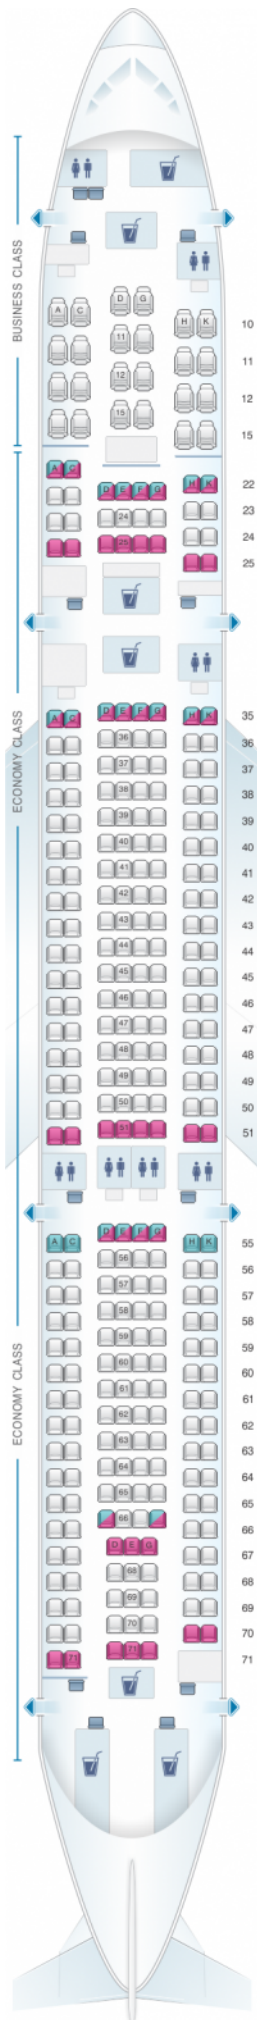

Cathay Dragon Airbus A330 300 A33H

Class	Tono	Ancho	asientos
Array	Array	Array	Array

good seat

good but beware

beware

staff seat

exit

wheelchair accessibility

toilet

closet

galley

power port