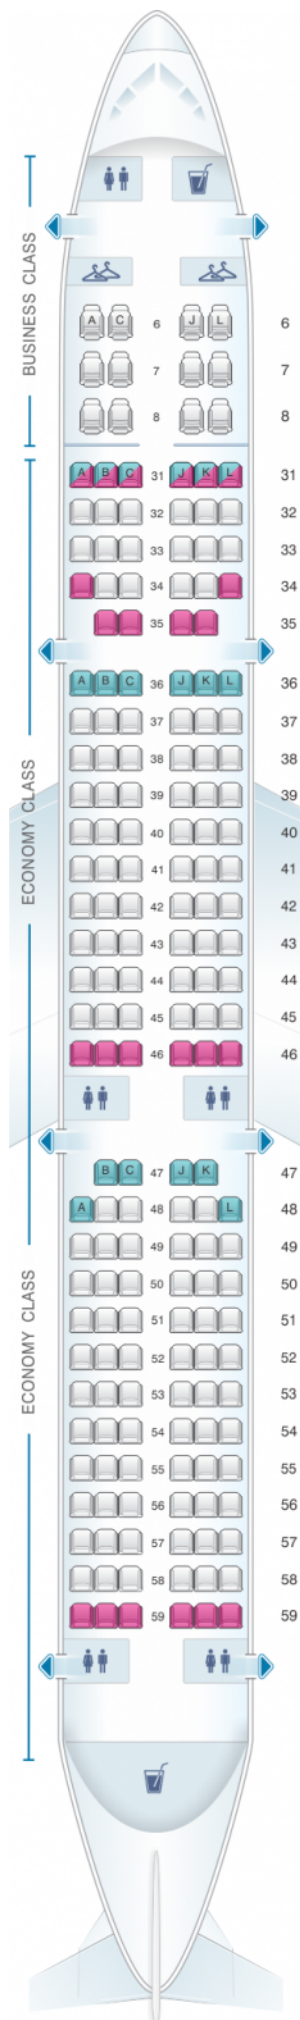

China Eastern Airlines Airbus A321 200 182PAX

Class	Pitch	Width	Seats
Array	Array	Array	Array

Legend of icons used in the cabin layout diagram:

- good seat
- good but beware
- beware
- staff seat
- exit
- wheelchair accessibility
- toilet
- closet
- galley
- power port