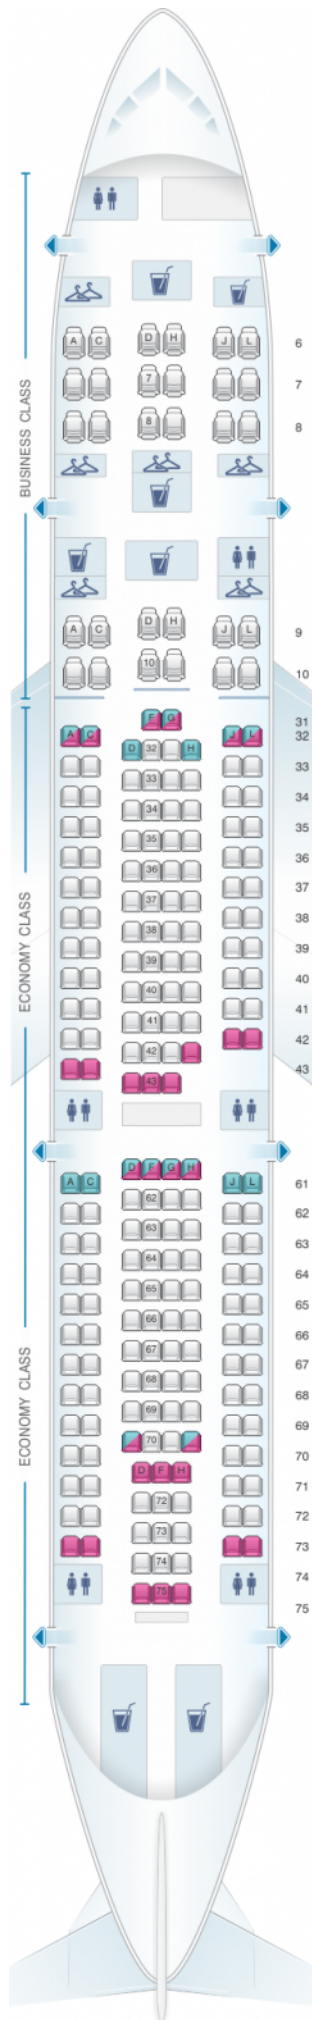

China Eastern Airlines Airbus A330 200 232PAX V1

Class	Pitch	Width	Seats
Array	Array	Array	Array

This legend defines the icons used in the cabin layout diagram:

-  good seat
-  good but beware
-  beware
-  staff seat
-  exit
-  wheelchair accessibility
-  toilet
-  closet
-  galley
-  power port