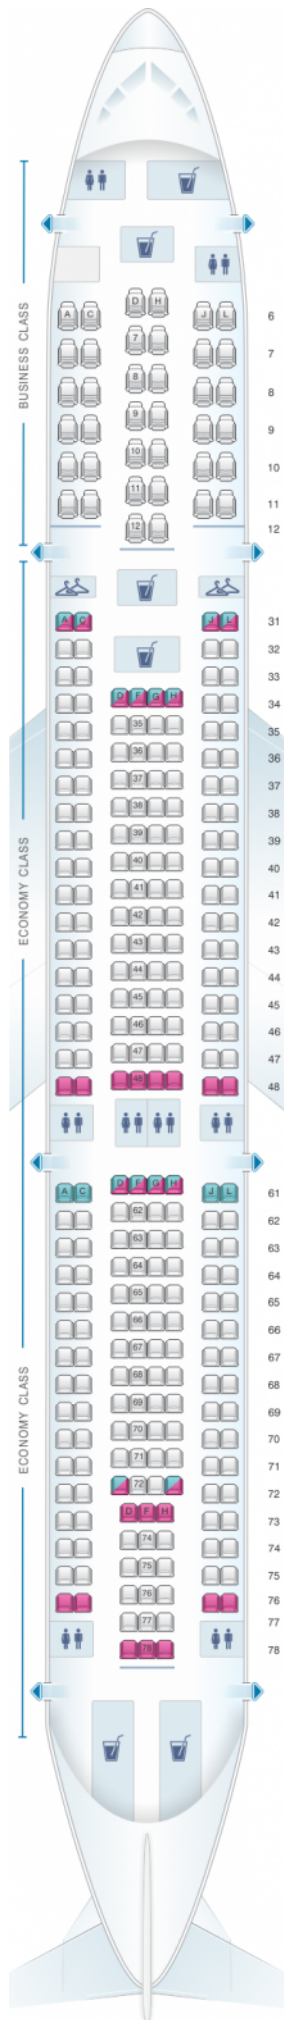

China Eastern Airlines Airbus A330 300 300PAX

Class	Pitch	Width	Seats
Array	Array	Array	Array

				
good seat	good but beware	beware	staff seat	exit
				
wheelchair accessibility	toilet	closet	galley	power port