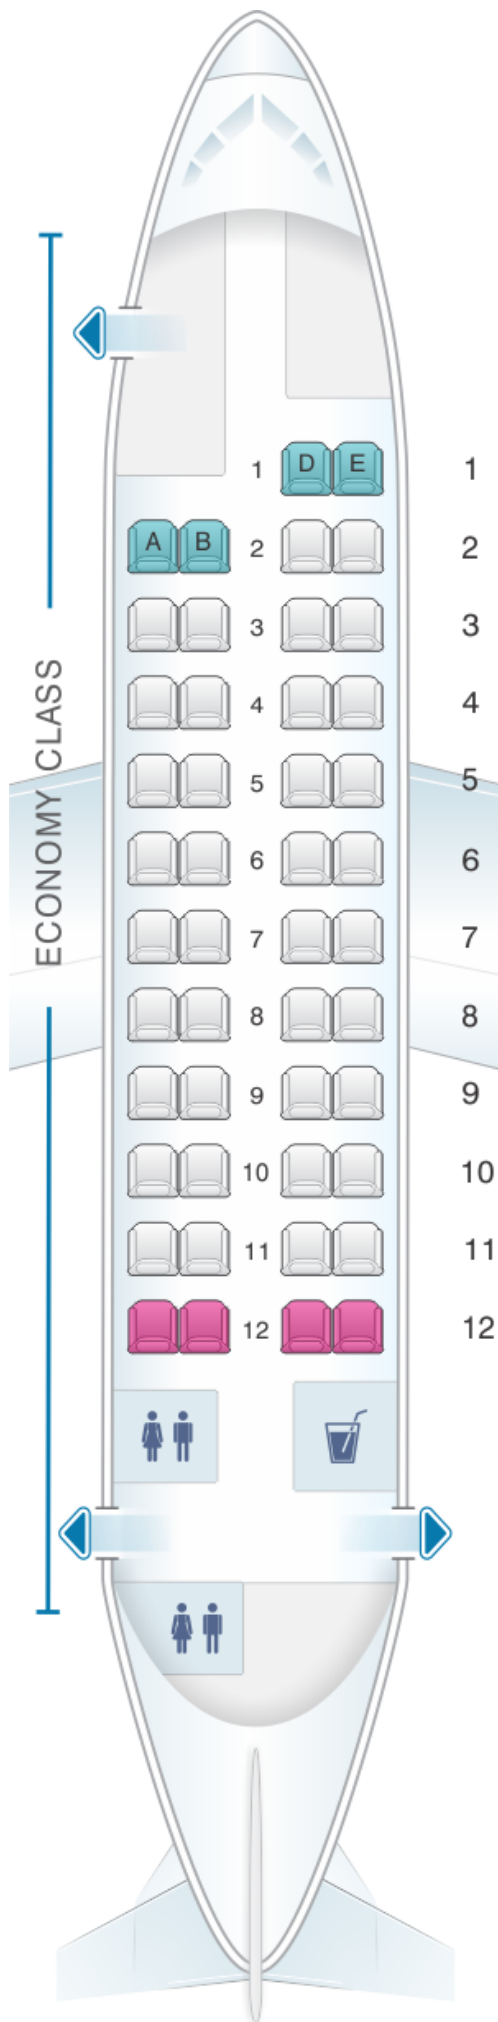

Csa Czech Airlines ATR 42 320

Class	
-------	--

good seat	good but beware	beware	staff seat	exit
wheelchair accessibility	toilet	closet	gallery	power port