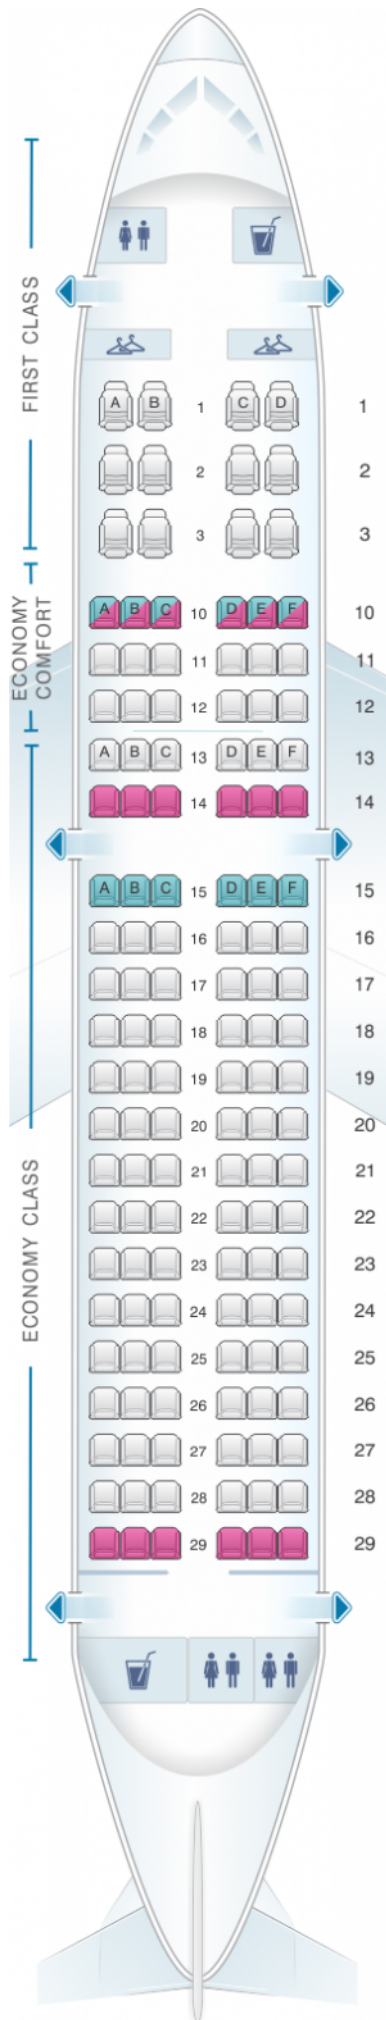

Delta Air Lines Airbus A319 (31J)

Class

good seat	good but beware	beware	staff seat	exit
wheelchair accessibility	toilet	closet	galley	power port