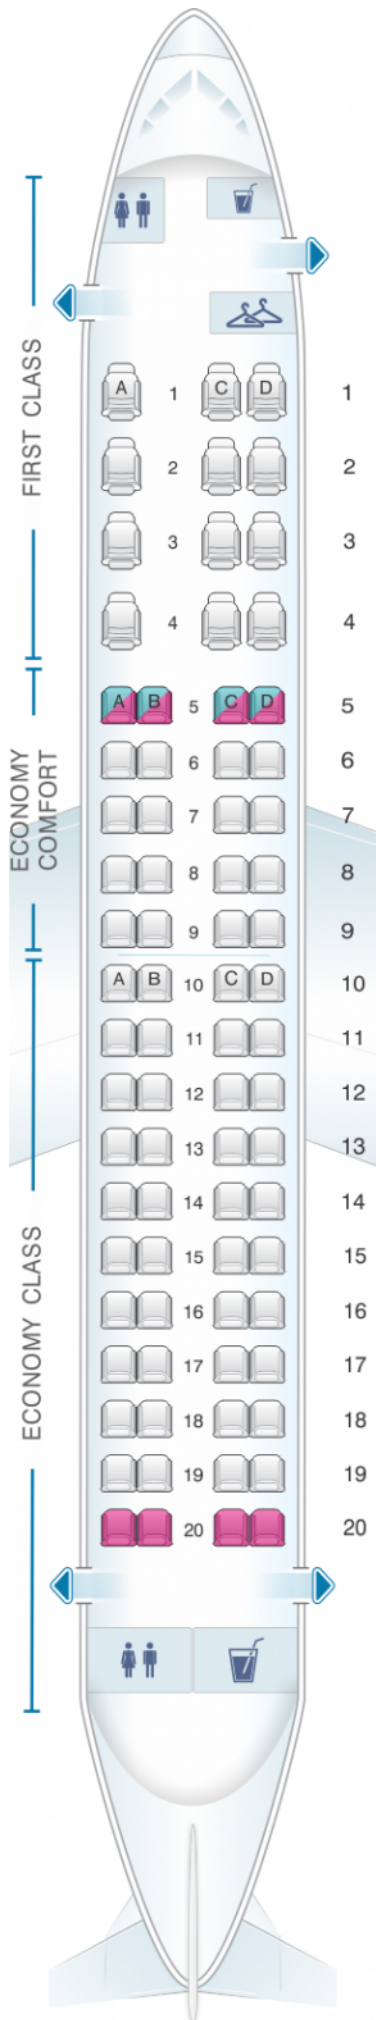

# Delta Air Lines Embraer E175 SkyWest/Republic

Class

				
good seat	good but beware	beware	staff seat	exit
				
wheelchair accessibility	toilet	closet	galley	power port