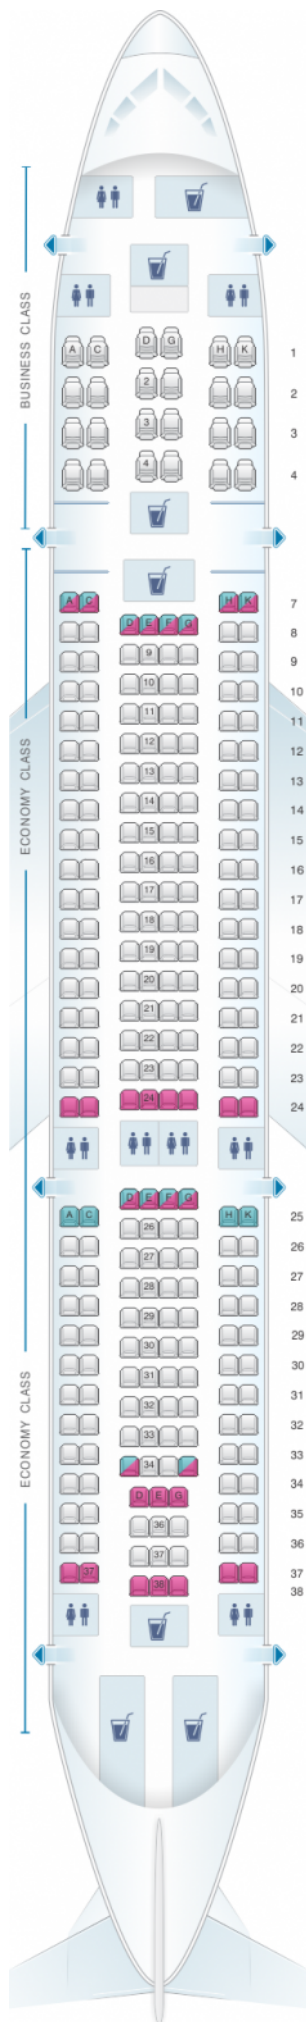

## Egyptair Airbus A330 243

Class	Sièges
Business	24
Economy	244

good seat

good but beware

beware

staff seat

exit

wheelchair accessibility

toilet

closet

galley

power port